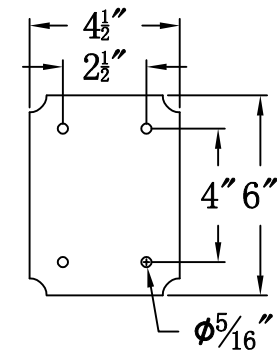

FRANKLIN STREET 41 Electric With Gooseneck(FS-41E GNP1)

Front View of Mounting Plate

The CopperSmith

Product Description		Drawing Description	9152 Hard Drive Foley Alabama 36536
Sockets:2-E12 Candelabra		REV:A/0	
Watts:2-60W		Date:09/13/2021	SKU Number:FS-41E
		Drawing by:Jason Huang	Product Name:Franklin Street 41 Electric