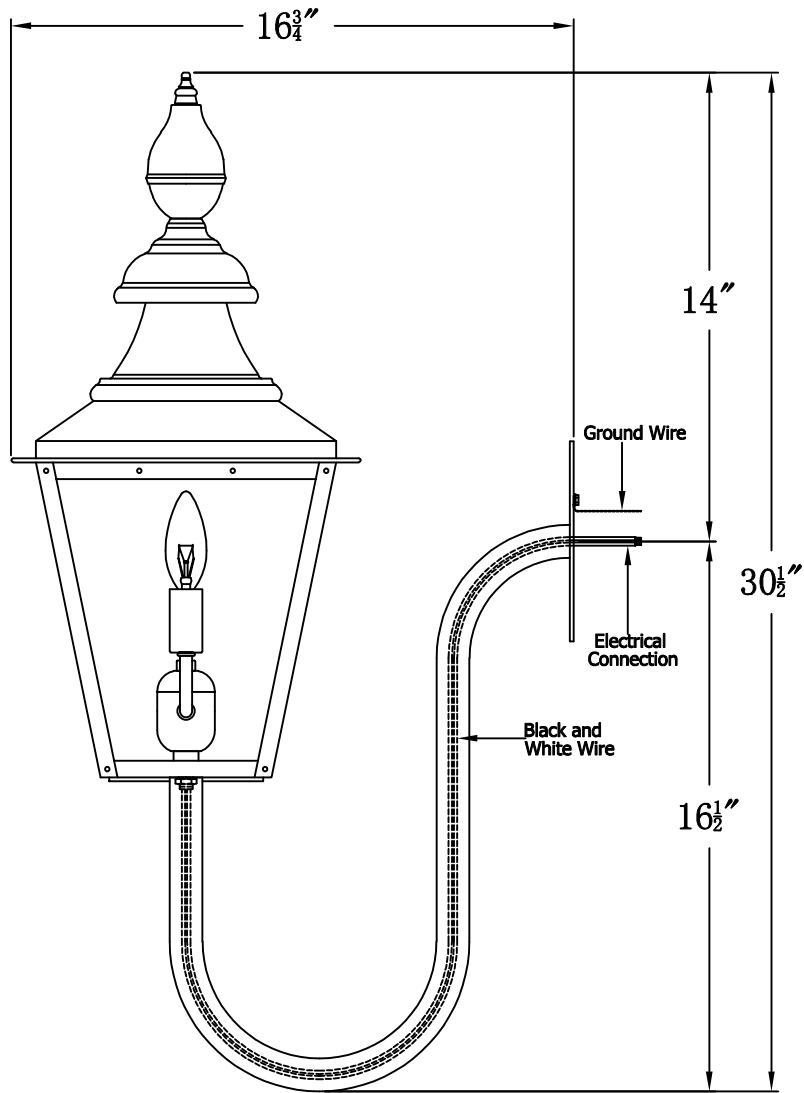

FRANKLIN STREET 41 Electric With Gooseneck(FS-41E GNP1)

Front View of Mounting Plate

The CopperSmith

Product Description		Drawing Description	9152 Hard Drive Foley Alabama 36536
Sockets:2-E12 Candelabra		REV:A/0	
Watts:2-60W		Date:09/13/2021	SKU Number:FS-41E
		Drawing by:Jason Huang	Product Name:Franklin Street 41 Electric