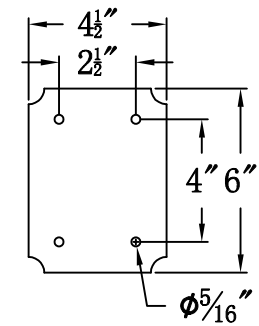

FRANKLIN STREET 42 Electric With Gooseneck(FS-42E GNP2)

Front View of Mounting Plate

The CopperSmith

Product Description	Drawing Description	9152 Hard Drive
Sockets:2-E12 Candelabra	REV:A/0	Foley Alabama 36536
Watts:2-60W	Date:09/20/2021	SKU Number:FS-42E
	Drawing by:Jason Huang	Product Name:Franklin Street 42 Electric