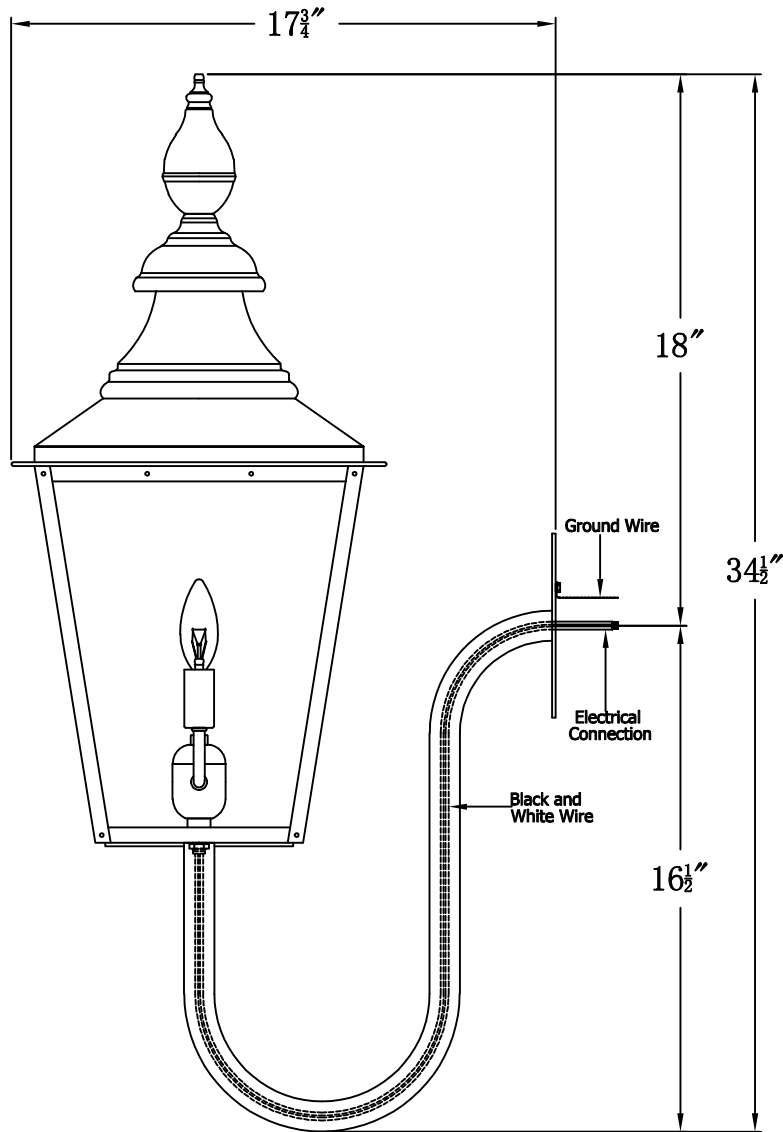

FRANKLIN STREET 42 Electric With Gooseneck(FS-42E GNP2)

Front View of Mounting Plate

The CopperSmith

Product Description	Drawing Description	9152 Hard Drive
Sockets:2-E12 Candelabra	REV:A/0	Foley Alabama 36536
Watts:2-60W	Date:09/20/2021	SKU Number:FS-42E
	Drawing by:Jason Huang	Product Name:Franklin Street 42 Electric