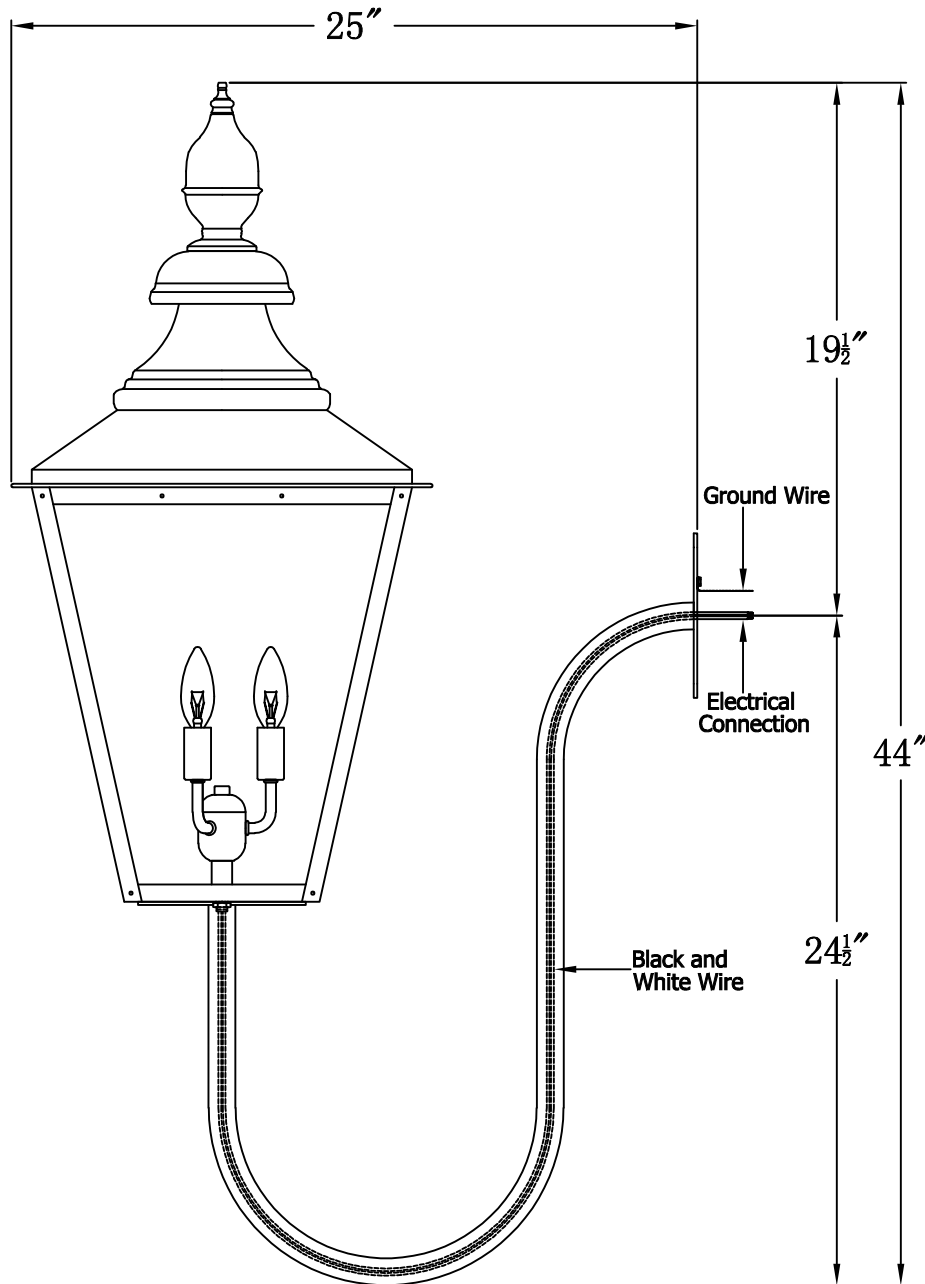

FRANKLIN STREET 43 Electric With Gooseneck(FS-43E GNP6)

Front View of Mounting Plate

The CopperSmith

Product Description	Drawing Description	9152 Hard Drive Foley Alabama 36536
Sockets:3-E12 Candelabra	REV:A/0	
Watts:3-60W	Date:10/05/2021	SKU Number:FS-43E
	Drawing by:Jason Huang	Product Name:Franklin Street 43 Electric