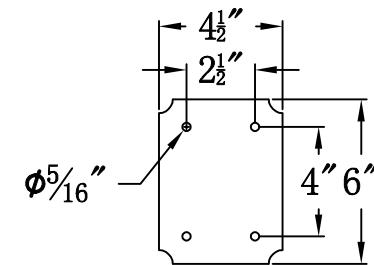

FRANKLIN STREET 43 Electric With Gooseneck(FS-43E GNP6)

Front View of Mounting Plate

The CopperSmith

Product Description	Drawing Description	9152 Hard Drive Foley Alabama 36536
Sockets:3-E12 Candelabra	REV:A/0	
Watts:3-60W	Date:10/05/2021	SKU Number:FS-43E
	Drawing by:Jason Huang	Product Name:Franklin Street 43 Electric