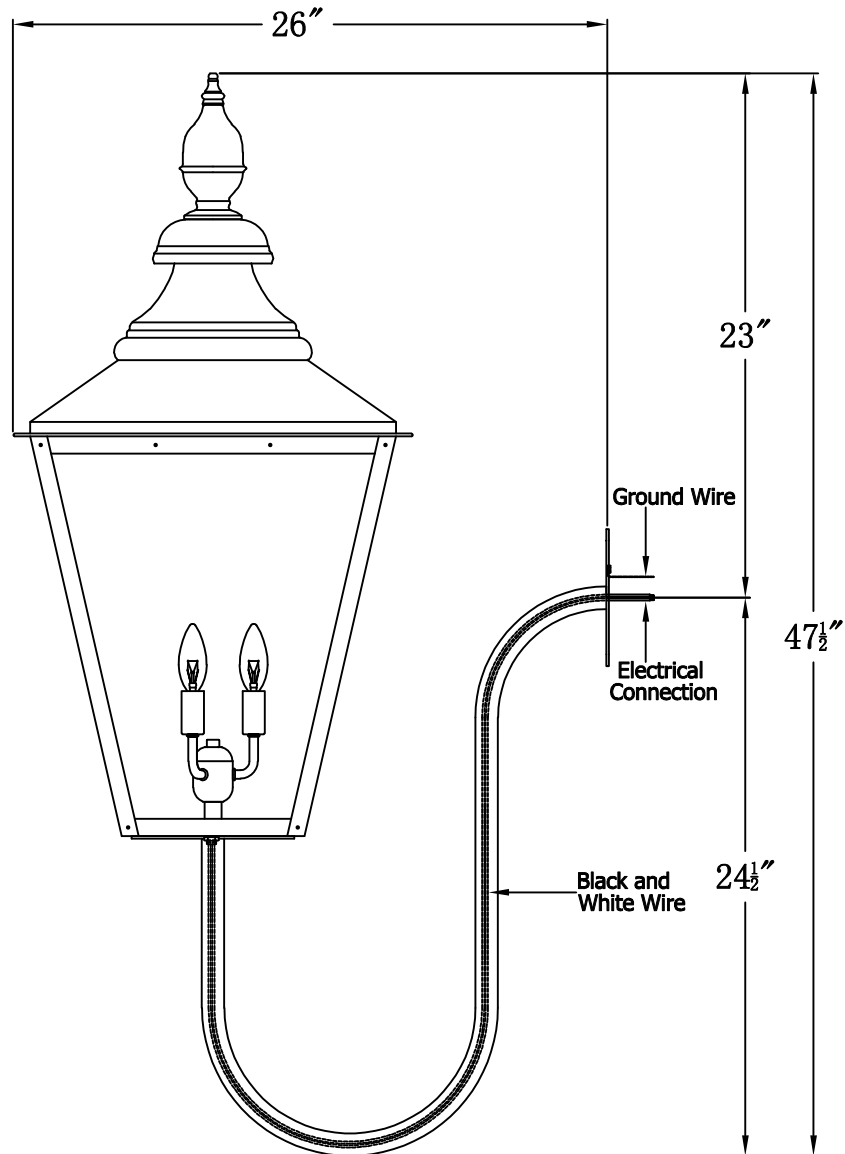

FRANKLIN STREET 44 Electric With Gooseneck(FS-44E GNP7)

Front View of Mounting Plate

The CopperSmith

Product Description	Drawing Description	9152 Hard Drive Foley Alabama 36536
Sockets:3-E12 Candelabra	REV:A/0	
Watts:3-60W	Date:10/09/2021	SKU Number:FS-44E
	Drawing by:Jason Huang	Product Name:Franklin Street 44 Electric