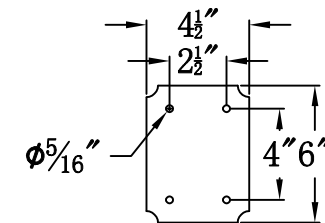

FRANKLIN STREET 44 Electric With Gooseneck(FS-44E GNP7)

Front View of Mounting Plate

The CopperSmith

Product Description	Drawing Description	9152 Hard Drive Foley Alabama 36536
Sockets:3-E12 Candelabra	REV:A/0	
Watts:3-60W	Date:10/09/2021	SKU Number:FS-44E
	Drawing by:Jason Huang	Product Name:Franklin Street 44 Electric