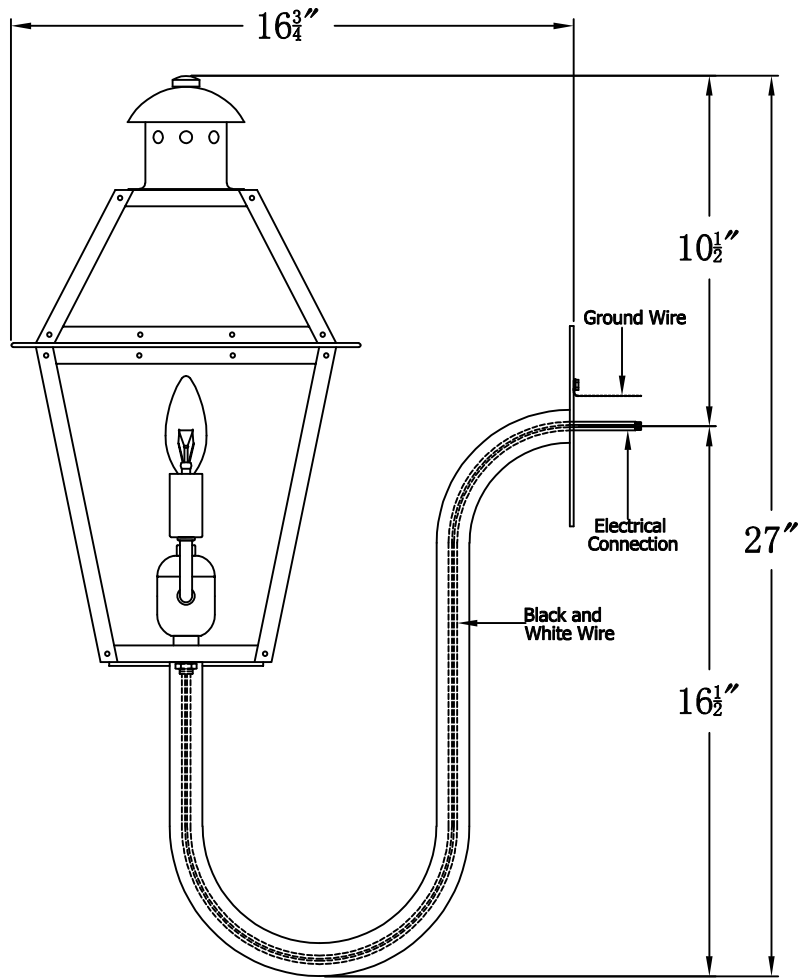

GEORGETOWN 18 Electric With Gooseneck(GT-18E GNP1)

Front View of Mounting Plate

The CopperSmith

| | | |
|--------------------------|------------------------|--|
| Product Description | Drawing Description | 9152 Hard Drive Foley Alabama 36536 |
| Sockets:2-E12 Candelabra | REV:A/0 | |
| Watts:2-60W | Date:01/07/2022 | SKU Number:GT-18E |
| | Drawing by:Jason Huang | Product Name:Georgetown 18 Electric |