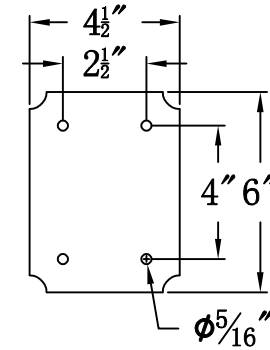

GEORGETOWN 18 Electric With Gooseneck(GT-18E GNP1)

Front View of Mounting Plate

The CopperSmith

| | | |
|--------------------------|------------------------|--|
| Product Description | Drawing Description | 9152 Hard Drive Foley Alabama 36536 |
| Sockets:2-E12 Candelabra | REV:A/0 | |
| Watts:2-60W | Date:01/07/2022 | SKU Number:GT-18E |
| | Drawing by:Jason Huang | Product Name:Georgetown 18 Electric |