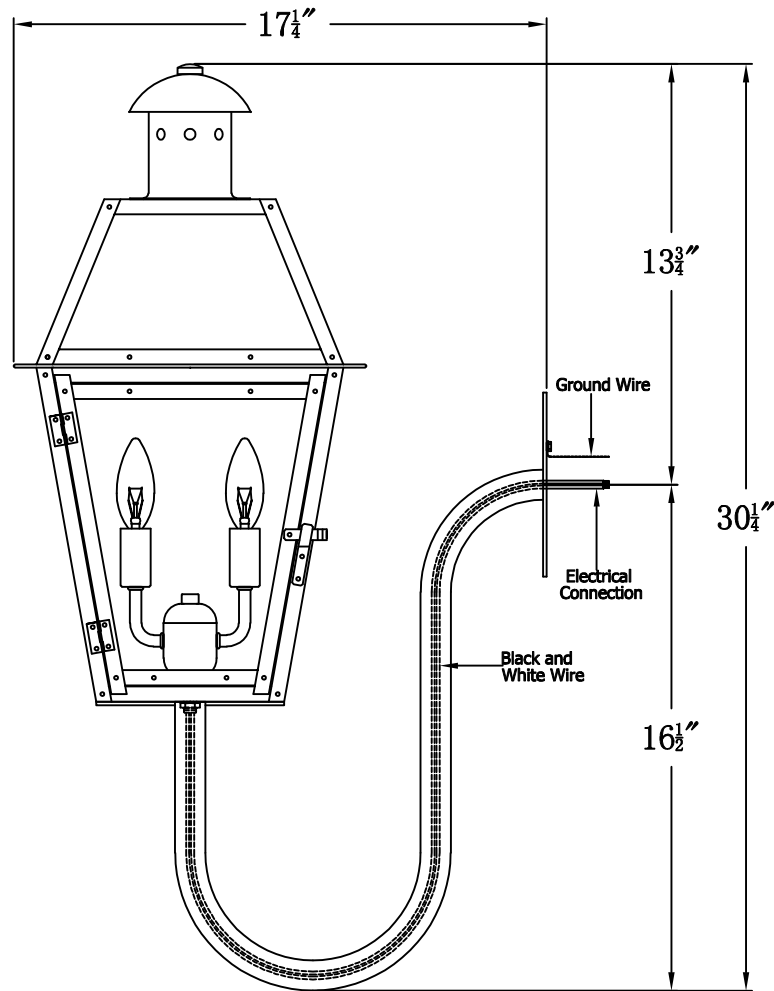

GEORGETOWN 20 Electric With Gooseneck(GT-20E GNP2)

Front View of Mounting Plate

The CopperSmith

Product Description	Drawing Description	9152 Hard Drive
Sockets:2-E12 Candelabra	REV:A/0	Foley Alabama 36536
Watts:2-60W	Date:01/10/2022	SKU Number:GT-20E
	Drawing by:Jason Huang	Product Name:Georgetown 20 Electric