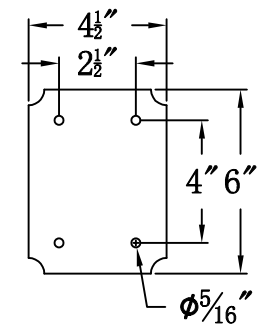

GEORGETOWN 20 Electric With Gooseneck(GT-20E GNP2)

Front View of Mounting Plate

The CopperSmith

Product Description	Drawing Description	9152 Hard Drive
Sockets:2-E12 Candelabra	REV:A/0	Foley Alabama 36536
Watts:2-60W	Date:01/10/2022	SKU Number:GT-20E
	Drawing by:Jason Huang	Product Name:Georgetown 20 Electric