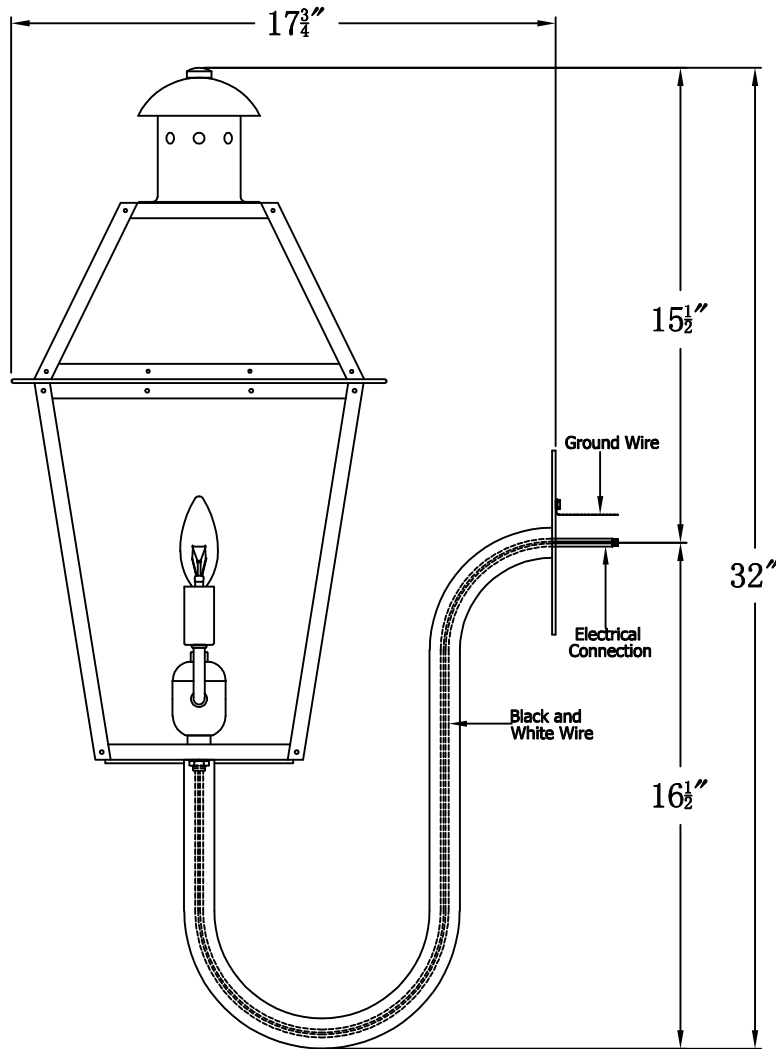

# GEORGETOWN 22 Electric With Gooseneck(GT-22E GNP2)

Front View of Mounting Plate

## The CopperSmith

Product Description	Drawing Description	9152 Hard Drive
Sockets:2-E12 Candelabra	REV:A/0	Foley Alabama 36536
Watts:2-60W	Date:01/26/2022	SKU Number:GT-22E
	Drawing by:Jason Huang	Product Name:Georgetown 22 Electric