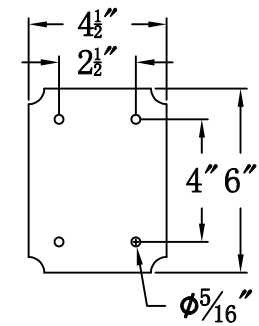

# GEORGETOWN 22 Electric With Gooseneck(GT-22E GNP2)

Front View of Mounting Plate

## The CopperSmith

Product Description	Drawing Description	9152 Hard Drive
Sockets:2-E12 Candelabra	REV:A/0	Foley Alabama 36536
Watts:2-60W	Date:01/26/2022	SKU Number:GT-22E
	Drawing by:Jason Huang	Product Name:Georgetown 22 Electric