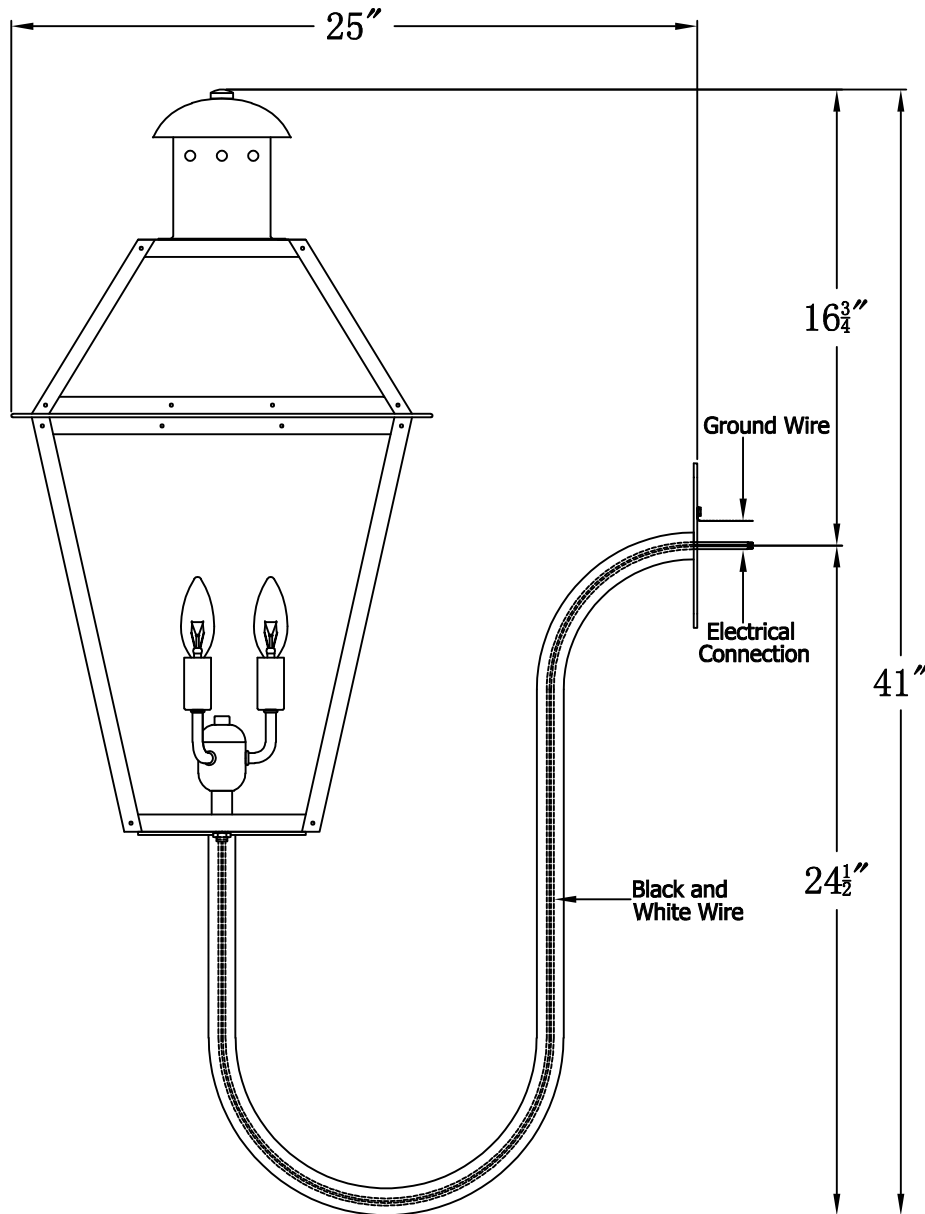

# GEORGETOWN 27 Electric With Gooseneck(GT-27E GNP6)

Front View of Mounting Plate

## The CopperSmith

Product Description	Drawing Description	9152 Hard Drive Foley Alabama 36536
Sockets:3-E12 Candelabra	REV:A/0	
Watts:3-60W	Date:02/16/2022	SKU Number:GT-27E
	Drawing by:Jason Huang	Product Name:Georgetown 27 Electric