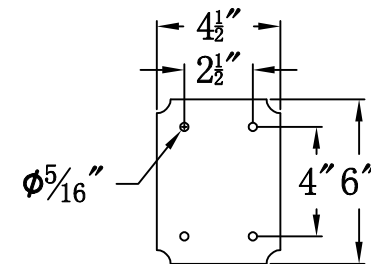

# GEORGETOWN 27 Electric With Gooseneck(GT-27E GNP6)

Front View of Mounting Plate

## The CopperSmith

Product Description	Drawing Description	9152 Hard Drive Foley Alabama 36536
Sockets:3-E12 Candelabra	REV:A/0	
Watts:3-60W	Date:02/16/2022	SKU Number:GT-27E
	Drawing by:Jason Huang	Product Name:Georgetown 27 Electric