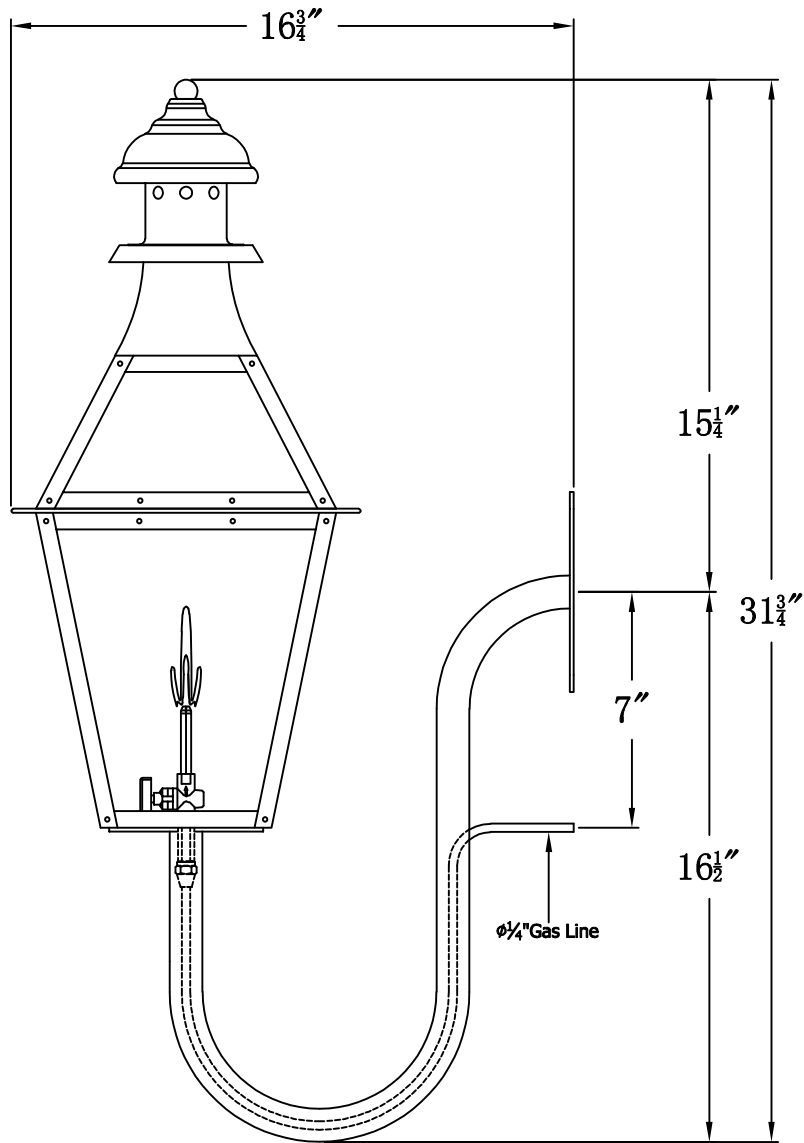

CREOLE 22 Gas With Gooseneck (CR-22G GNP1)

Front View of Mounting Plate

The CopperSmith

		<u>9152 Hard Drive</u> Foley Alabama 36536
Product Description	Drawing Description	
Burner:Single	REV:A/0	
Gas Valve Name:VNG(P)50	Date:11/20/2021	SKU Number:CR-22G
	Drawing by:Jason Huang	Product Name:Creole 22 Gas