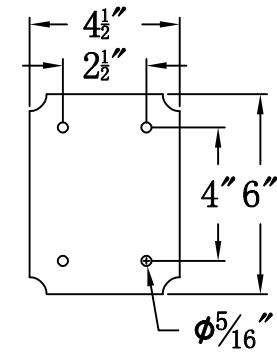

CREOLE 22 Gas With Gooseneck (CR-22G GNP1)

Front View of Mounting Plate

The CopperSmith

		<u>9152 Hard Drive</u> Foley Alabama 36536
Product Description	Drawing Description	
Burner:Single	REV:A/0	
Gas Valve Name:VNG(P)50	Date:11/20/2021	SKU Number:CR-22G
	Drawing by:Jason Huang	Product Name:Creole 22 Gas