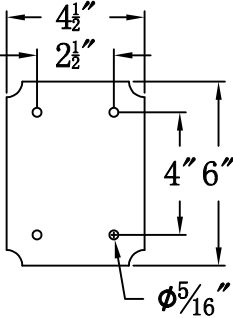

CREOLE 24 Gas With Gooseneck (CR-24G GNP2)

Front View of Mounting Plate

The CopperSmith		
Product Description	Drawing Description	9152 Hard Drive
Burner:Single	REV:A/0	Foley Alabama 36536
Gas Valve Name:VNG(P)50	Date:11/24/2021	SKU Number:CR-24G
	Drawing by:Jason Huang	Product Name:Creole 24 Gas