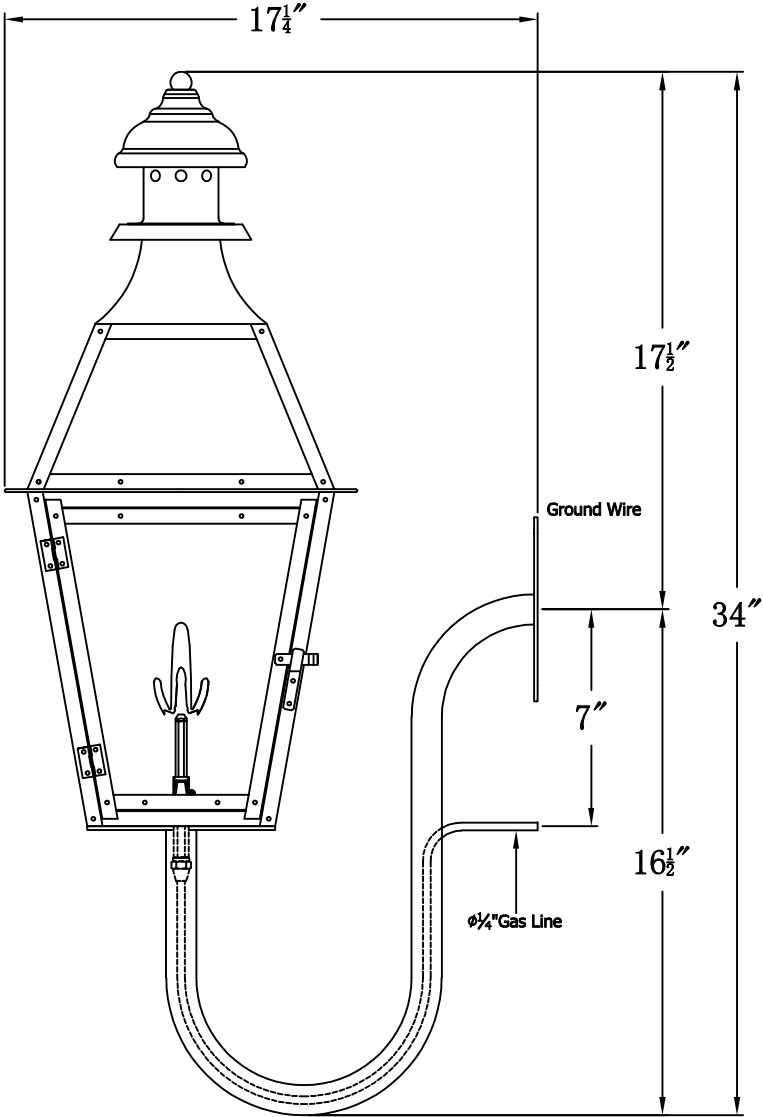

CREOLE 24 Gas With Gooseneck (CR-24G GNP2)

Front View of Mounting Plate

The CopperSmith		
Product Description	Drawing Description	9152 Hard Drive
Burner:Single	REV:A/0	Foley Alabama 36536
Gas Valve Name:VNG(P)50	Date:11/24/2021	SKU Number:CR-24G
	Drawing by:Jason Huang	Product Name:Creole 24 Gas