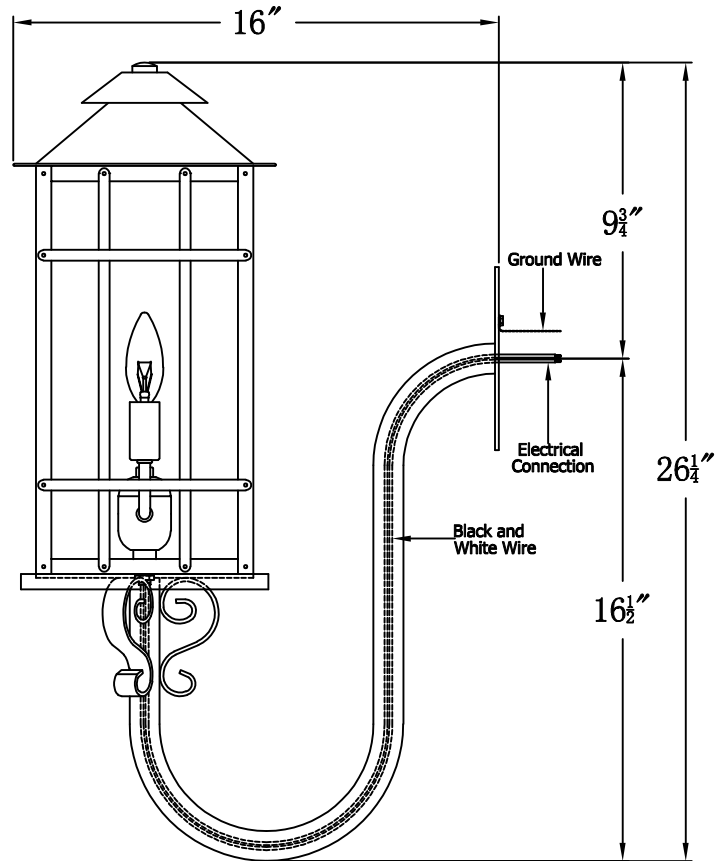

# BADLANDS 18 Electric With Gooseneck Scroll (BL-18E GNS3)

Front View of Mounting Plate

## The CopperSmith

Product Description	Drawing Description	9152 Hard Drive
Sockets:2-E12 Candelabra	REV:A/0	Foley Alabama 36536
Watts:2-60W	Date:02/19/2022	SKU Number:BL-18E
	Drawing by:Jason Huang	Product Name:Badlands 18 Electric