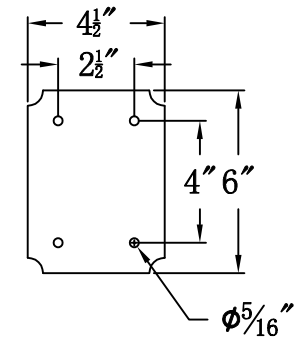

# BADLANDS 18 Electric With Gooseneck Scroll (BL-18E GNS3)

Front View of Mounting Plate

## The CopperSmith

Product Description	Drawing Description	9152 Hard Drive
Sockets:2-E12 Candelabra	REV:A/0	Foley Alabama 36536
Watts:2-60W	Date:02/19/2022	SKU Number:BL-18E
	Drawing by:Jason Huang	Product Name:Badlands 18 Electric