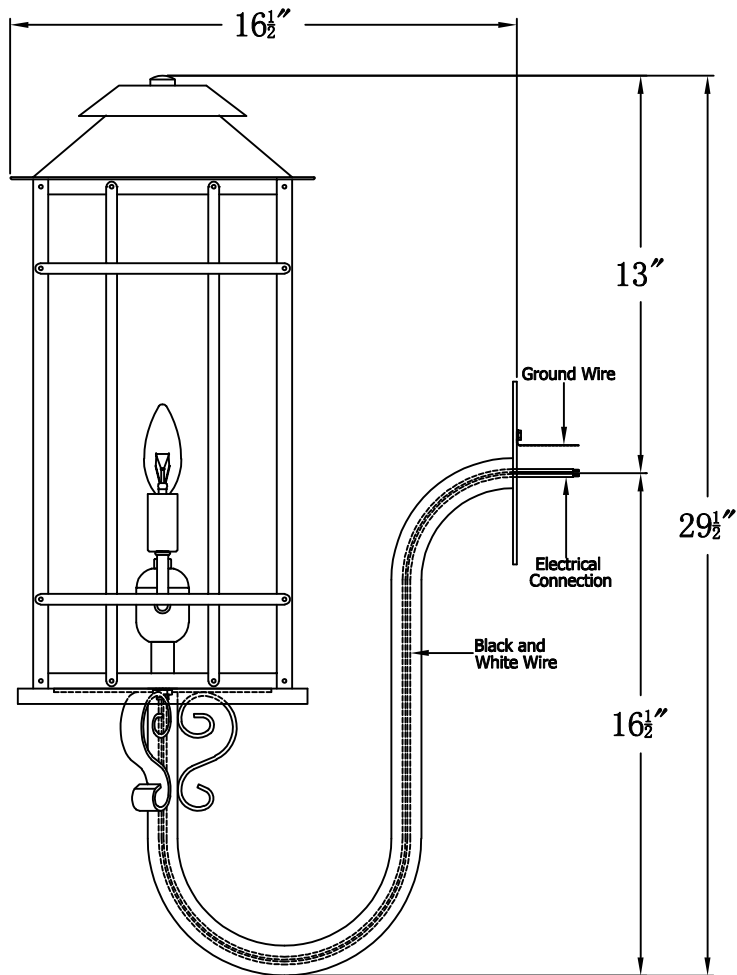

BADLANDS 22 Electric With Gooseneck Scroll (BL-22E GNS3)

Front View of Mounting Plate

The CopperSmith

Product Description	Drawing Description	9152 Hard Drive
Sockets:2-E12 Candelabra	REV:A/0	Foley Alabama 36536
Watts:2-60W	Date:02/21/2022	SKU Number:BL-22E
	Drawing by:Jason Huang	Product Name:Badlands 22 Electric