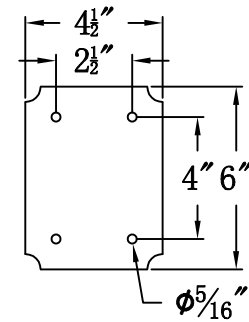

BADLANDS 22 Electric With Gooseneck Scroll (BL-22E GNS3)

Front View of Mounting Plate

The CopperSmith

Product Description	Drawing Description	9152 Hard Drive
Sockets:2-E12 Candelabra	REV:A/0	Foley Alabama 36536
Watts:2-60W	Date:02/21/2022	SKU Number:BL-22E
	Drawing by:Jason Huang	Product Name:Badlands 22 Electric