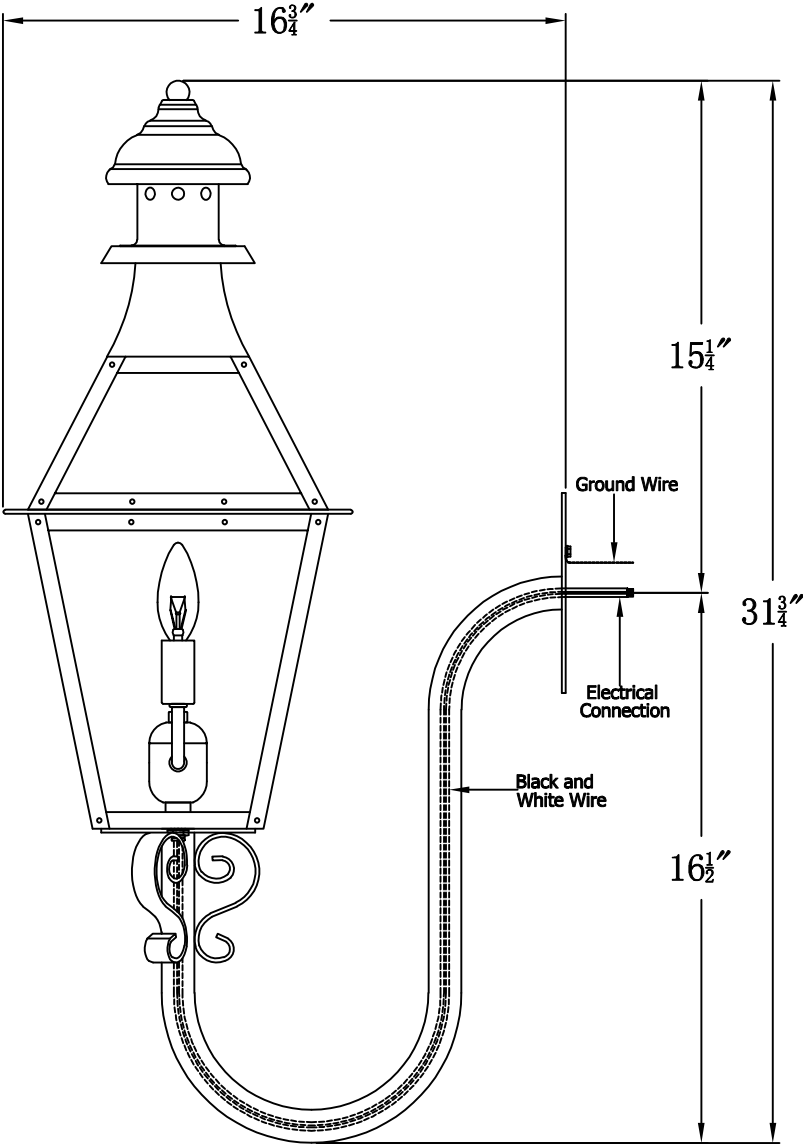

CREOLE 22 Electric With Gooseneck Scroll(CR-22E GNS1)

Front View of Mounting Plate

The CopperSmith		
Product Description	Drawing Description	9152 Hard Drive Foley Alabama 36536
Sockets:2-E12 Candelabra	REV:A/0	
Watts:2-60W	Date:11/20/2021	SKU Number:CR-22E
	Drawing by:Jason Huang	Product Name:Creole 22 Electric