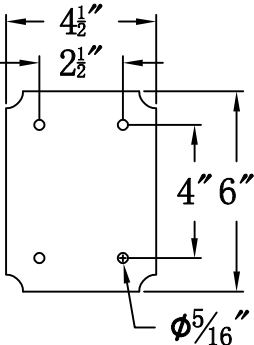

CREOLE 22 Electric With Gooseneck Scroll(CR-22E GNS1)

Front View of Mounting Plate

The CopperSmith		
Product Description	Drawing Description	9152 Hard Drive Foley Alabama 36536
Sockets:2-E12 Candelabra	REV:A/0	
Watts:2-60W	Date:11/20/2021	SKU Number:CR-22E
	Drawing by:Jason Huang	Product Name:Creole 22 Electric