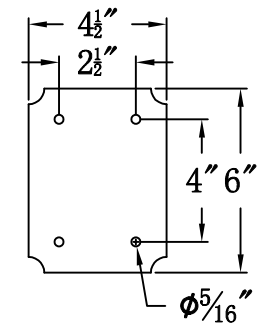

CREOLE 24 Electric With Gooseneck Scroll(CR-24E GNS2)

Front View of Mounting Plate

The CopperSmith

| | | |
|--------------------------|------------------------|---------------------------------|
| Product Description | Drawing Description | 9152 Hard Drive |
| Sockets:2-E12 Candelabra | REV:A/0 | Foley Alabama 36536 |
| Watts:2-60W | Date:11/24/2021 | SKU Number:CR-24E |
| | Drawing by:Jason Huang | Product Name:Creole 24 Electric |