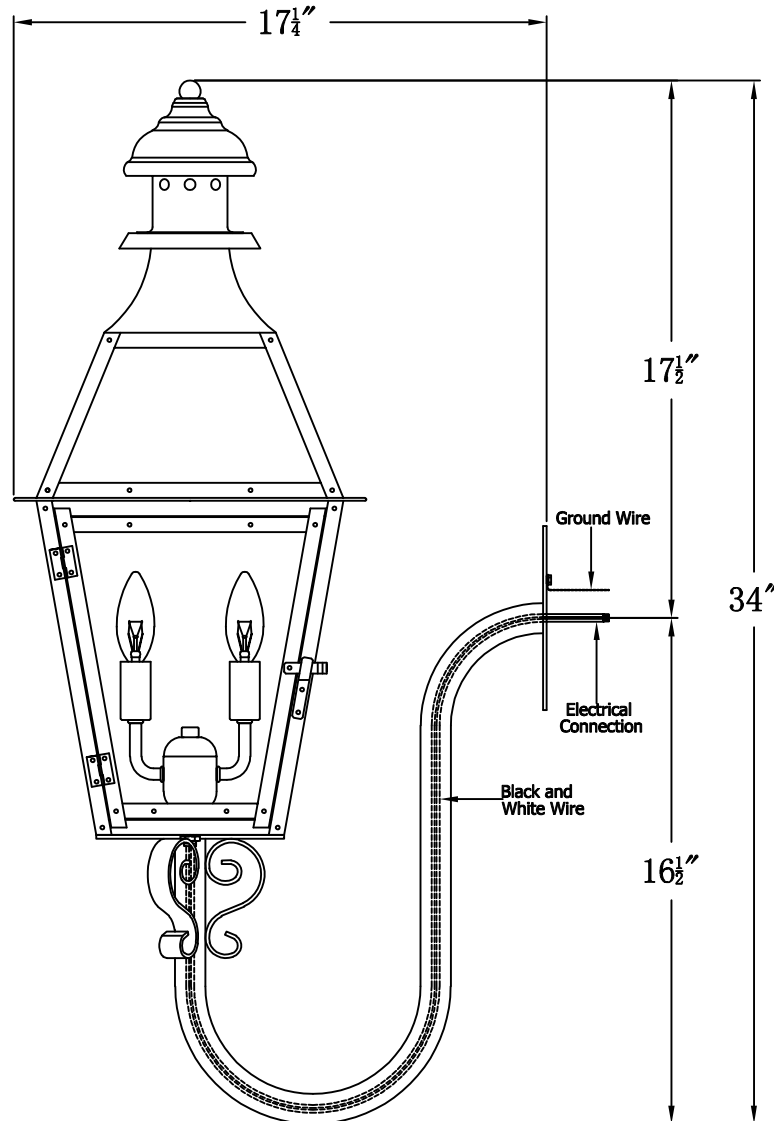

CREOLE 24 Electric With Gooseneck Scroll(CR-24E GNS2)

Front View of Mounting Plate

The CopperSmith

| | | |
|--------------------------|------------------------|---------------------------------|
| Product Description | Drawing Description | 9152 Hard Drive |
| Sockets:2-E12 Candelabra | REV:A/0 | Foley Alabama 36536 |
| Watts:2-60W | Date:11/24/2021 | SKU Number:CR-24E |
| | Drawing by:Jason Huang | Product Name:Creole 24 Electric |