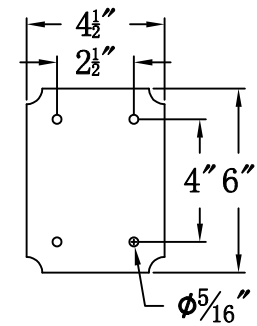

CREOLE 27 Electric With Gooseneck Scroll(CR-27E GNS2)

Front View of Mounting Plate

The CopperSmith

Product Description	Drawing Description	9152 Hard Drive
Sockets:2-E12 Candelabra	REV:A/0	Foley Alabama 36536
Watts:2-60W	Date:12/03/2021	SKU Number:CR-27E
	Drawing by:Jason Huang	Product Name:CR-27 Electric