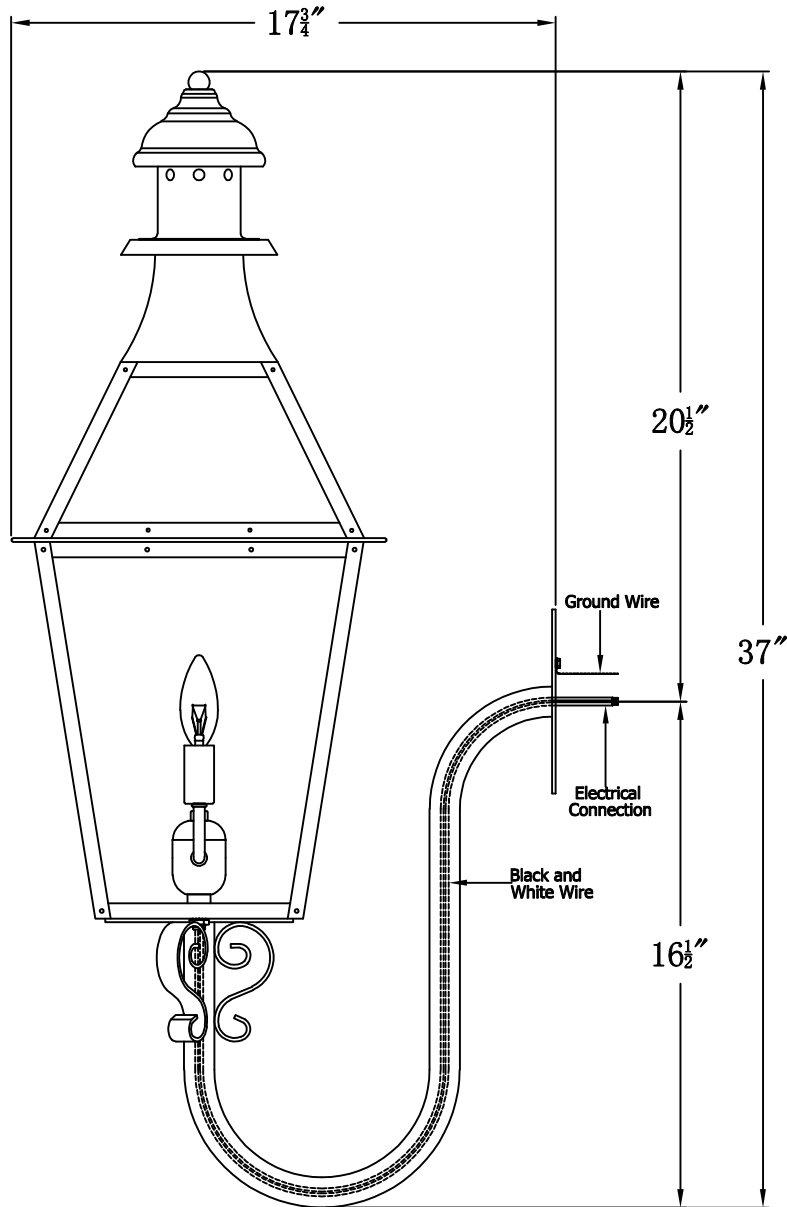

CREOLE 27 Electric With Gooseneck Scroll(CR-27E GNS2)

Front View of Mounting Plate

The CopperSmith

Product Description	Drawing Description	9152 Hard Drive
Sockets:2-E12 Candelabra	REV:A/0	Foley Alabama 36536
Watts:2-60W	Date:12/03/2021	SKU Number:CR-27E
	Drawing by:Jason Huang	Product Name:CR-27 Electric