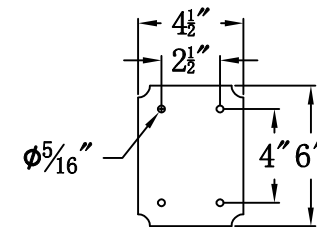

# CREOLE 33 Electric With Gooseneck Scroll(CR-33E GNS6)

Front View of Mounting Plate

## The CopperSmith

Product Description	Drawing Description	9152 Hard Drive Foley Alabama 36536
Sockets:3-E12 Candelabra	REV:A/0	
Watts:3-60W	Date:12/24/2021	SKU Number:CR-33E
	Drawing by:Jason Huang	Product Name:Creole 33 Electric