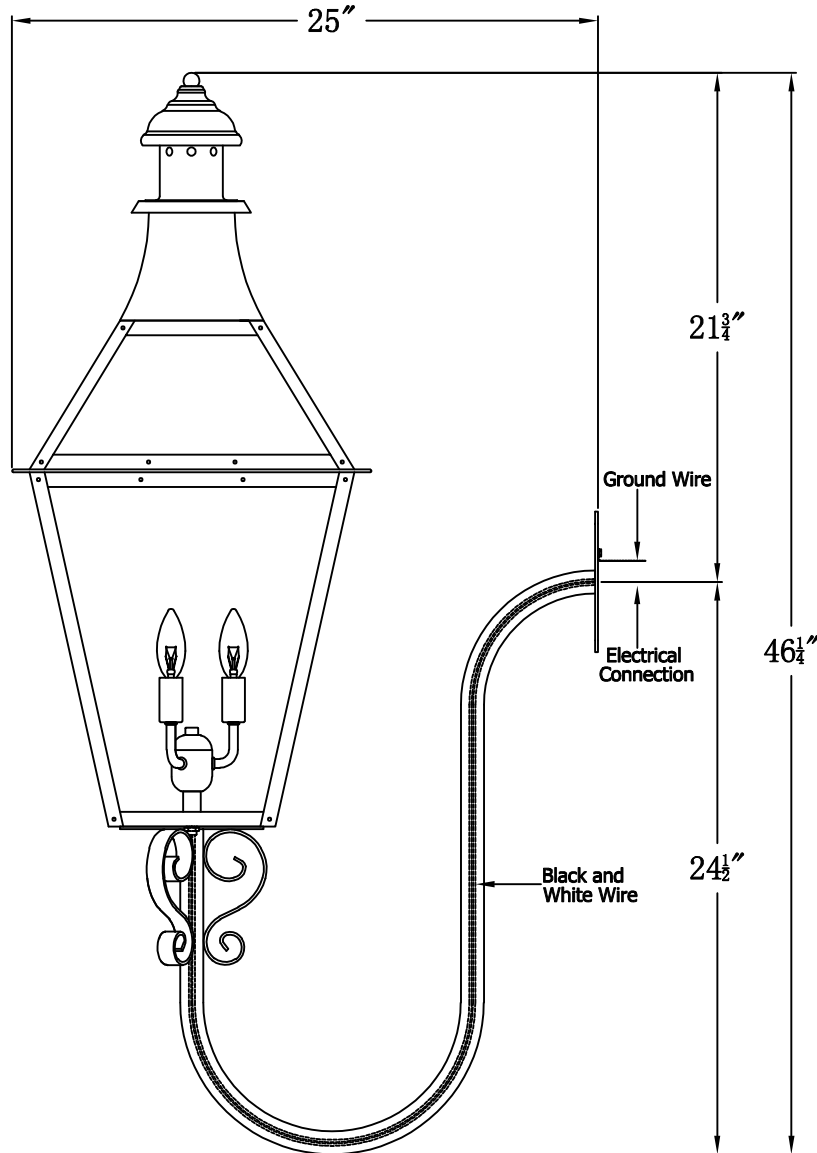

# CREOLE 33 Electric With Gooseneck Scroll(CR-33E GNS6)

Front View of Mounting Plate

## The CopperSmith

Product Description	Drawing Description	9152 Hard Drive Foley Alabama 36536
Sockets:3-E12 Candelabra	REV:A/0	
Watts:3-60W	Date:12/24/2021	SKU Number:CR-33E
	Drawing by:Jason Huang	Product Name:Creole 33 Electric