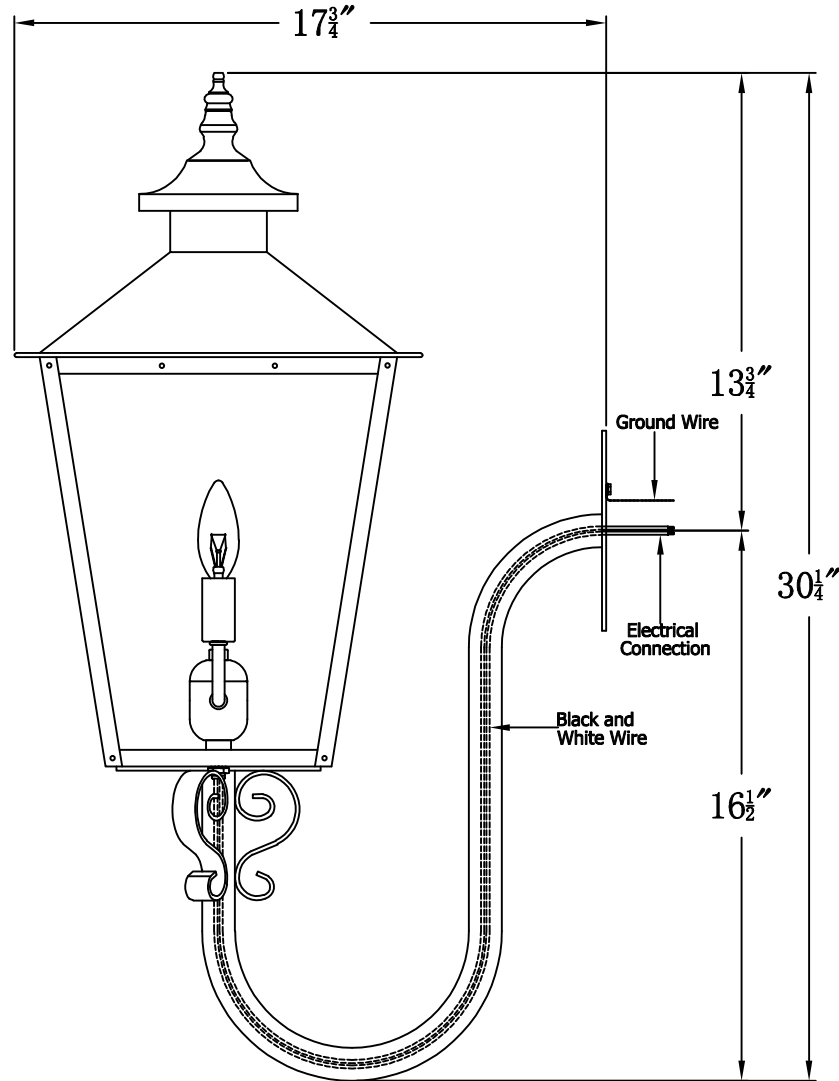

CONCEPTION STREET 42 Electric With Gooseneck Scroll(CS-42E GNS2)

Front View of Mounting Plate

The CopperSmith

Product Description		Drawing Description	9152 Hard Drive Foley Alabama 36536
Sockets:2-E12 Candelabra		REV:A/0	
Watts:2-60W		Date:08/06/2021	SKU Number:CS-42E
		Drawing by:Jason Huang	Product Name:Conception Street 42 Electric