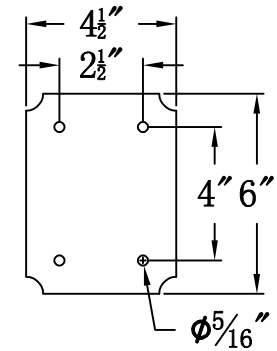

CONCEPTION STREET 42 Electric With Gooseneck Scroll(CS-42E GNS2)

Front View of Mounting Plate

The CopperSmith

Product Description		Drawing Description	9152 Hard Drive Foley Alabama 36536
Sockets:2-E12 Candelabra		REV:A/0	
Watts:2-60W		Date:08/06/2021	SKU Number:CS-42E
		Drawing by:Jason Huang	Product Name:Conception Street 42 Electric