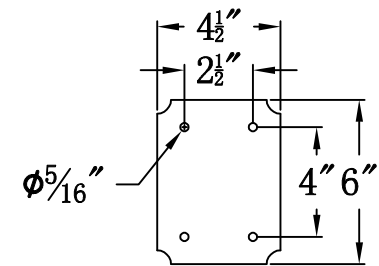

CONCEPTION STREET 43 Electric With Gooseneck Scroll(CS-43E GNS6)

Front View of Mounting Plate

The CopperSmith

Product Description	Drawing Description	9152 Hard Drive Foley Alabama 36536
Sockets:3-E12 Candelabra	REV:A/0	
Watts:3-60W	Date:08/11/2021	SKU Number:CS-43E
	Drawing by:Jason Huang	Product Name:Conception Street 43 Electric