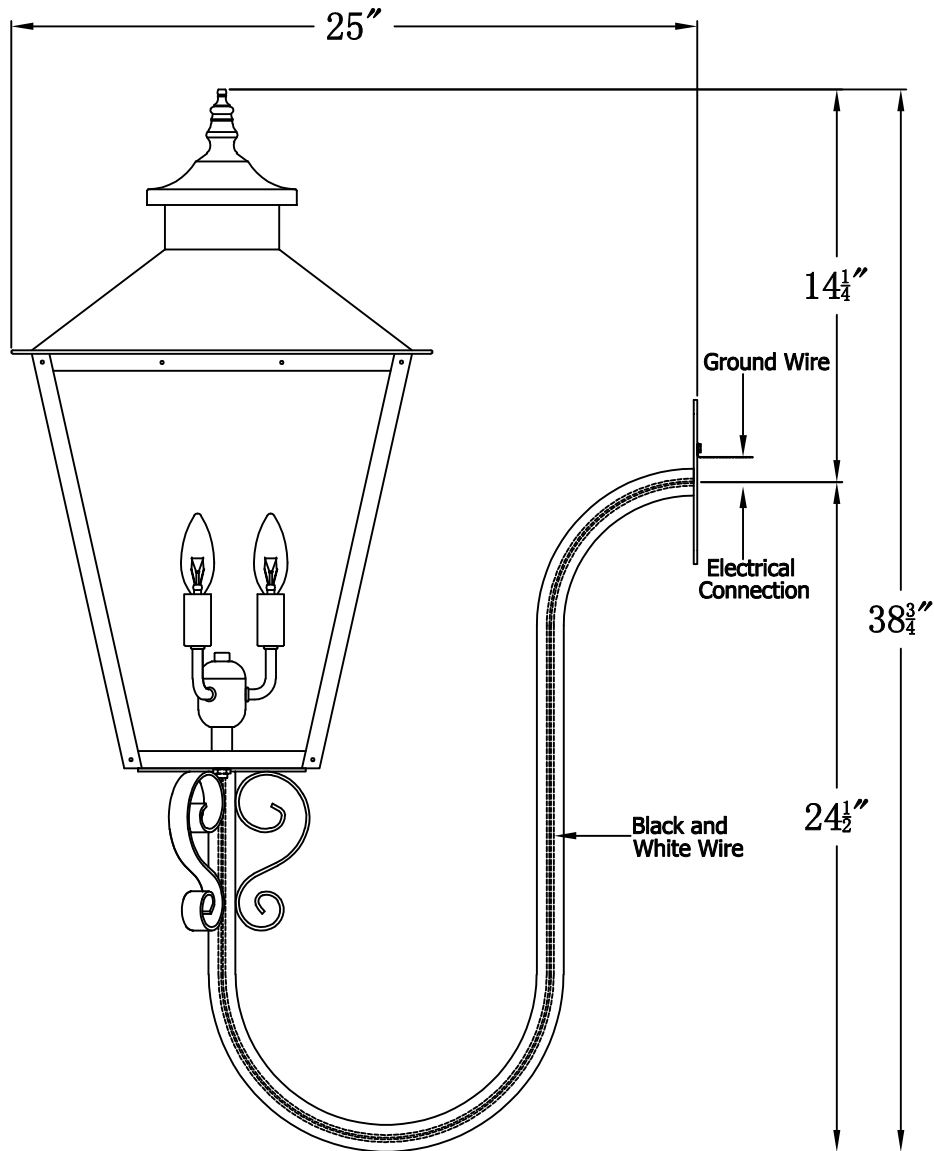

CONCEPTION STREET 43 Electric With Gooseneck Scroll(CS-43E GNS6)

Front View of Mounting Plate

The CopperSmith

Product Description	Drawing Description	9152 Hard Drive Foley Alabama 36536
Sockets:3-E12 Candelabra	REV:A/0	
Watts:3-60W	Date:08/11/2021	SKU Number:CS-43E
	Drawing by:Jason Huang	Product Name:Conception Street 43 Electric