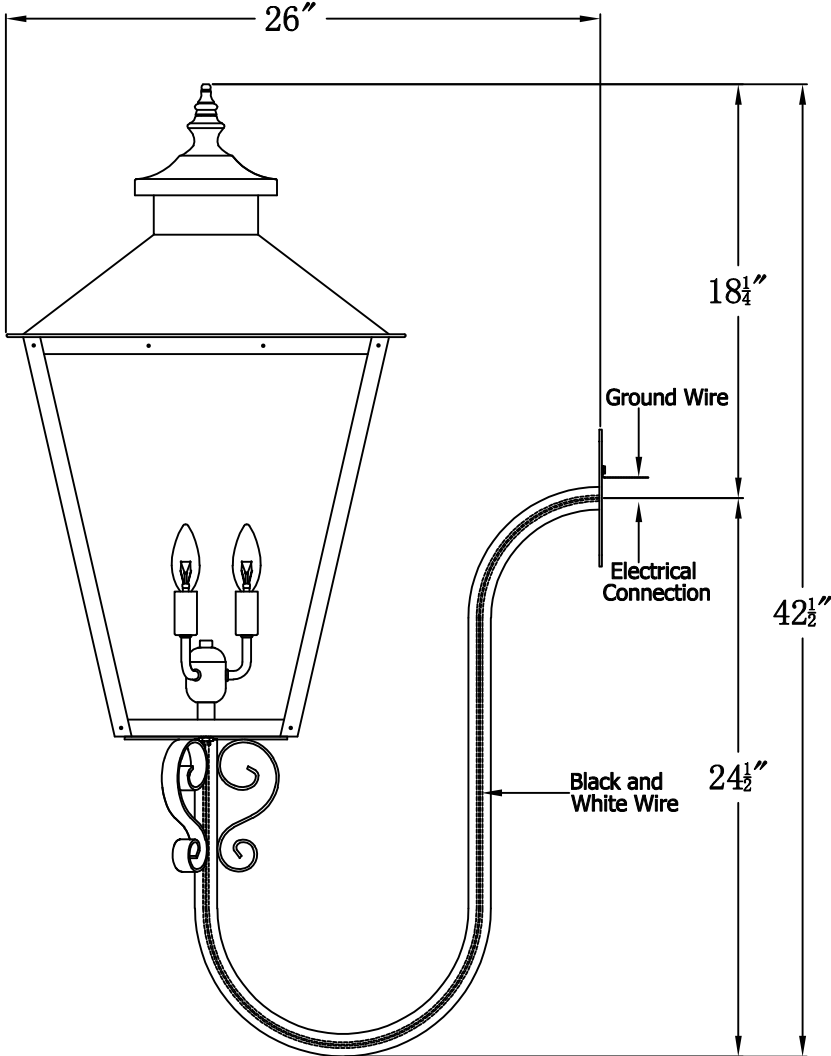

CONCEPTION STREET 44 Electric With Gooseneck Scroll(CS-44E GNS7)

Front View of Mounting Plate

The CopperSmith		
Product Description	Drawing Description	9152 Hard Drive
Sockets:3-E12 Candelabra	REV:A/0	Foley Alabama 36536
Watts:3-60W	Date:08/14/2021	SKU Number:CS-44E
	Drawing by:Jason Huang	Product Name:Conception Street 44 Electric