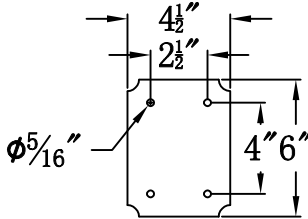

CONCEPTION STREET 44 Electric With Gooseneck Scroll(CS-44E GNS7)

Front View of Mounting Plate

The CopperSmith		
Product Description	Drawing Description	9152 Hard Drive
Sockets:3-E12 Candelabra	REV:A/0	Foley Alabama 36536
Watts:3-60W	Date:08/14/2021	SKU Number:CS-44E
	Drawing by:Jason Huang	Product Name:Conception Street 44 Electric