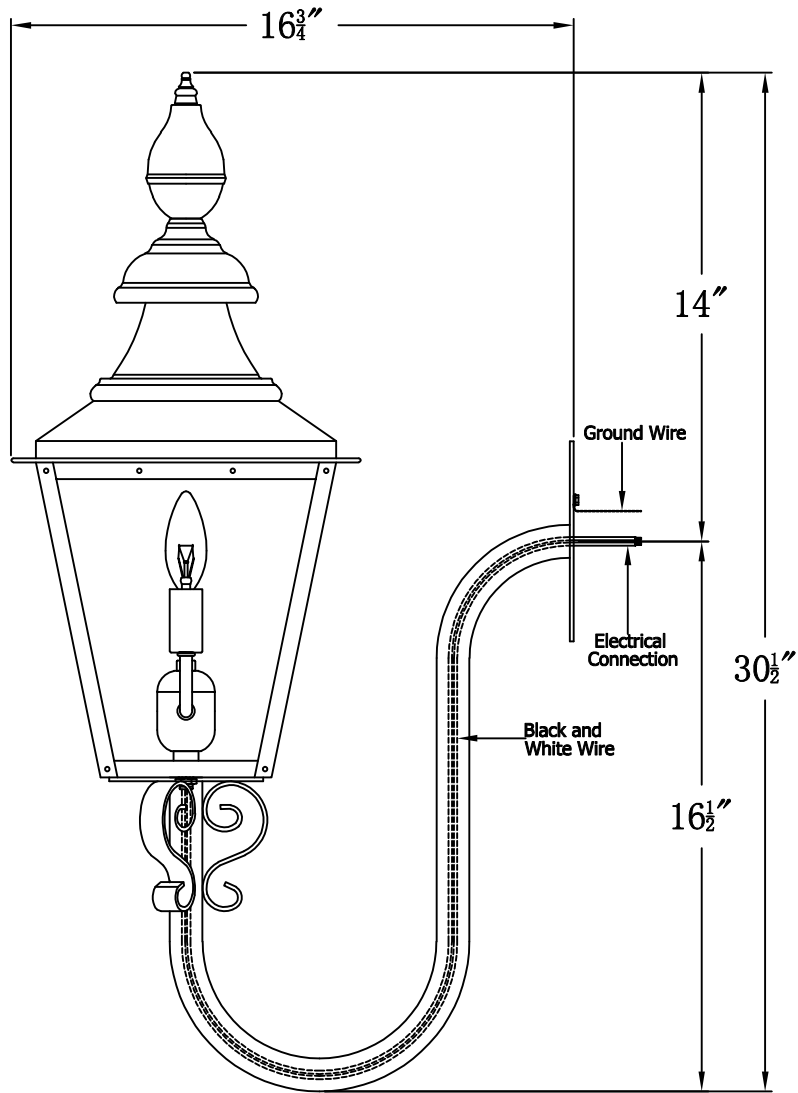

FRANKLIN STREET 41 Electric With Gooseneck Scroll(FS-41E GNS1)

Front View of Mounting Plate

The CopperSmith

Product Description	Drawing Description	9152 Hard Drive Foley Alabama 36536
Sockets:2-E12 Candelabra	REV:A/0	
Watts:2-60W	Date:09/13/2021	SKU Number:FS-41E
	Drawing by:Jason Huang	Product Name:Franklin Street 41 Electric