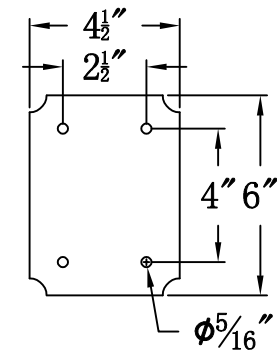

FRANKLIN STREET 41 Electric With Gooseneck Scroll(FS-41E GNS1)

Front View of Mounting Plate

The CopperSmith

Product Description	Drawing Description	9152 Hard Drive Foley Alabama 36536
Sockets:2-E12 Candelabra	REV:A/0	
Watts:2-60W	Date:09/13/2021	SKU Number:FS-41E
	Drawing by:Jason Huang	Product Name:Franklin Street 41 Electric