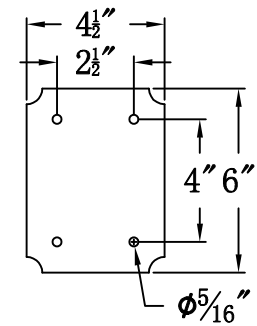

FRANKLIN STREET 42 Electric With Gooseneck Scroll(FS-42E GNS2)

Front View of Mounting Plate

The CopperSmith

Product Description	Drawing Description	9152 Hard Drive
Sockets:2-E12 Candelabra	REV:A/0	Foley Alabama 36536
Watts:2-60W	Date:09/20/2021	SKU Number:FS-42E
	Drawing by:Jason Huang	Product Name:Franklin Street 42 Electric