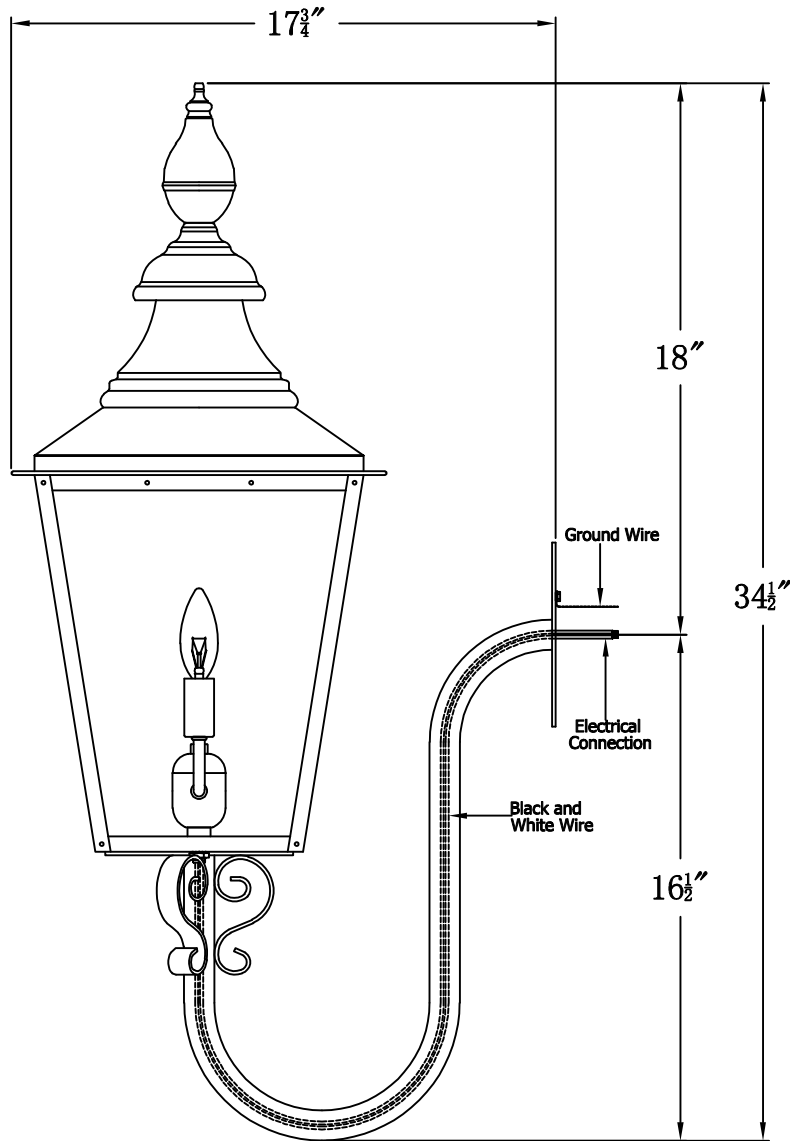

FRANKLIN STREET 42 Electric With Gooseneck Scroll(FS-42E GNS2)

Front View of Mounting Plate

The CopperSmith

Product Description	Drawing Description	9152 Hard Drive
Sockets:2-E12 Candelabra	REV:A/0	Foley Alabama 36536
Watts:2-60W	Date:09/20/2021	SKU Number:FS-42E
	Drawing by:Jason Huang	Product Name:Franklin Street 42 Electric