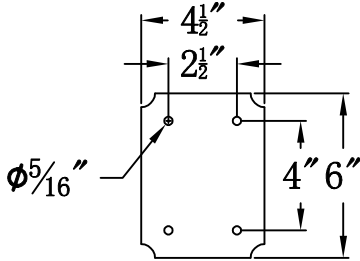

FRANKLIN STREET 43 Electric With Gooseneck Scroll(FS-43E GNS6)

Front View of Mounting Plate

The CopperSmith		
Product Description	Drawing Description	9152 Hard Drive Foley Alabama 36536
Sockets:3-E12 Candelabra	REV:A/0	
Watts:3-60W	Date:10/05/2021	SKU Number:FS-43E
	Drawing by:Jason Huang	Product Name:Franklin Street 43 Electric