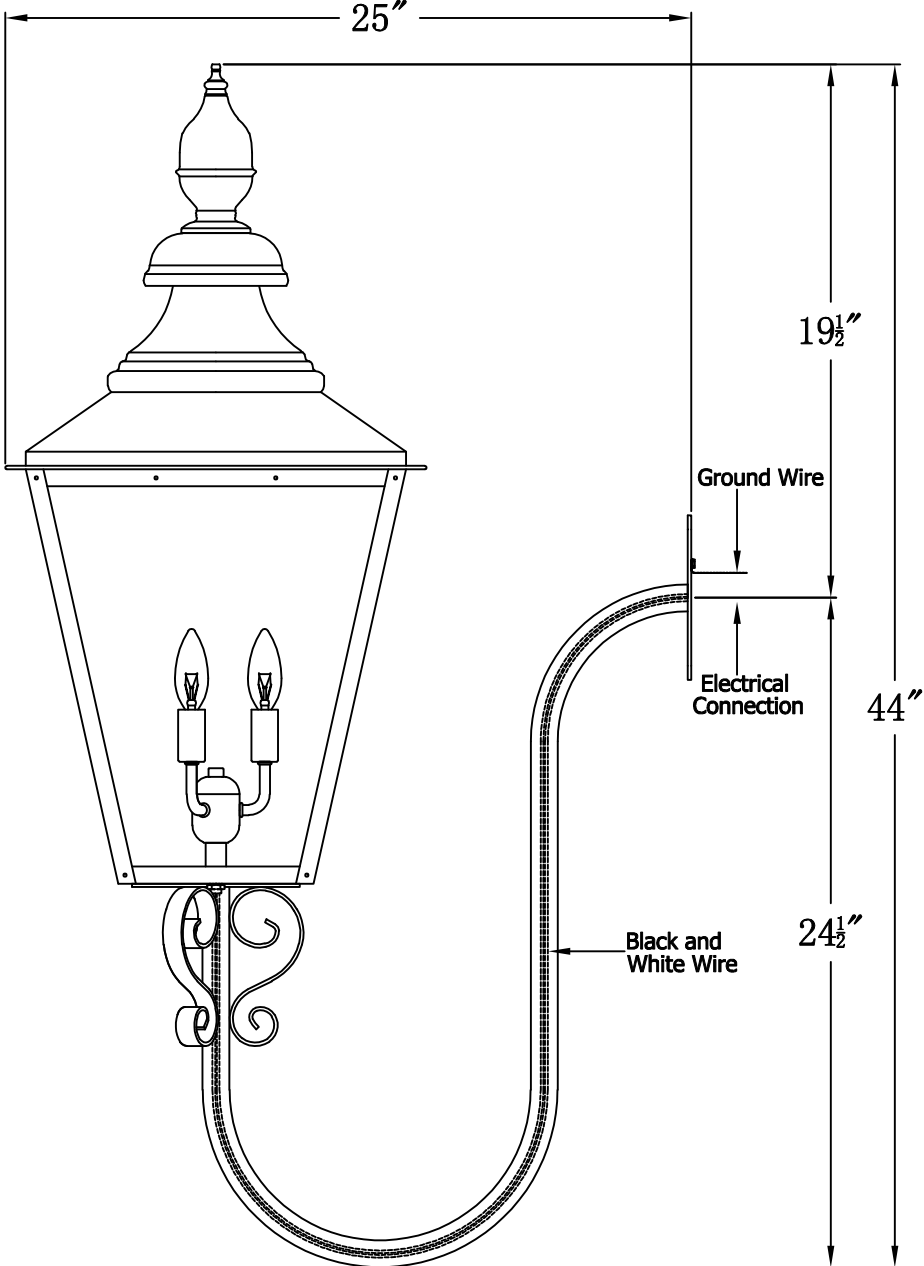

FRANKLIN STREET 43 Electric With Gooseneck Scroll(FS-43E GNS6)

Front View of Mounting Plate

The CopperSmith		
Product Description	Drawing Description	9152 Hard Drive Foley Alabama 36536
Sockets:3-E12 Candelabra	REV:A/0	
Watts:3-60W	Date:10/05/2021	SKU Number:FS-43E
	Drawing by:Jason Huang	Product Name:Franklin Street 43 Electric