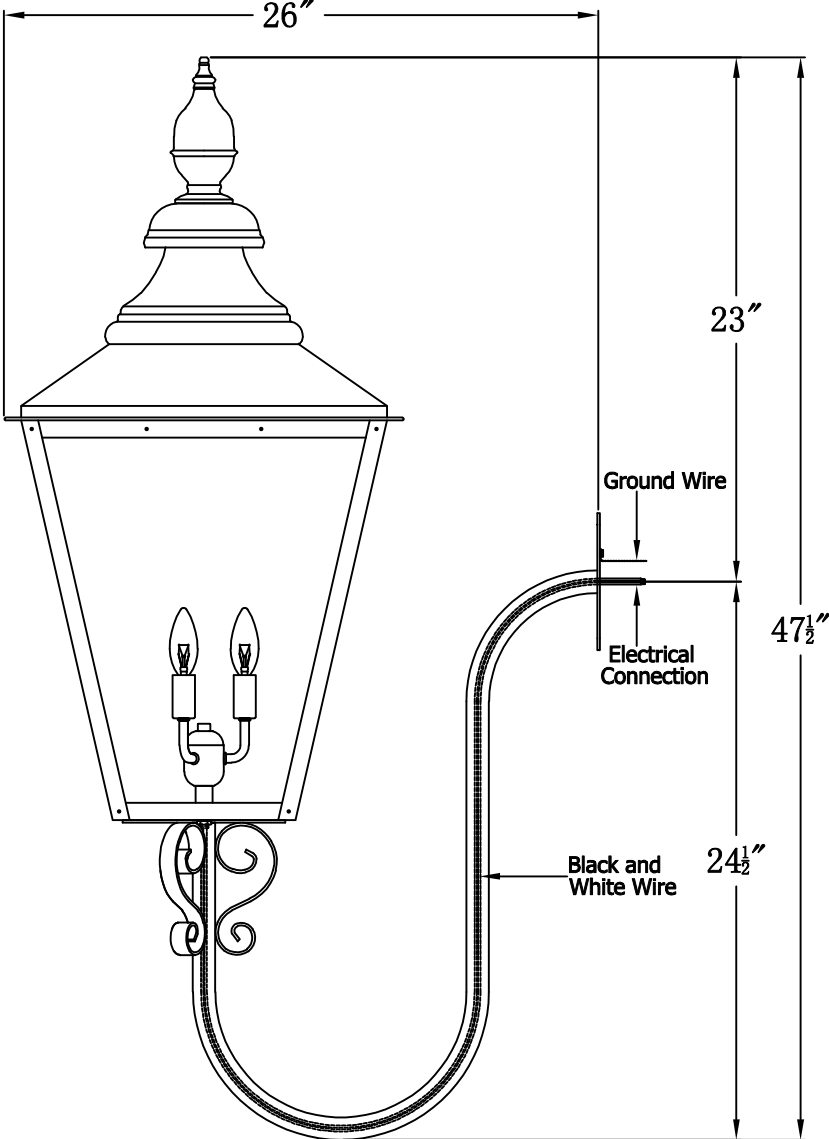

FRANKLIN STREET 44 Electric With Gooseneck Scroll(FS-44E GNS7)

Front View of Mounting Plate

The CopperSmith		
Product Description	Drawing Description	9152 Hard Drive Foley Alabama 36536
Sockets:3-E12 Candelabra	REV:A/0	
Watts:3-60W	Date:10/09/2021	SKU Number:FS-44E
	Drawing by:Jason Huang	Product Name:Franklin Street 44 Electric