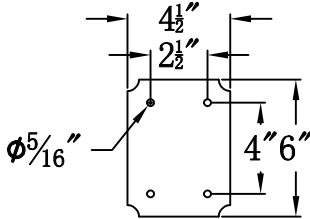

FRANKLIN STREET 44 Electric With Gooseneck Scroll(FS-44E GNS7)

Front View of Mounting Plate

The CopperSmith		
Product Description	Drawing Description	9152 Hard Drive Foley Alabama 36536
Sockets:3-E12 Candelabra	REV:A/0	
Watts:3-60W	Date:10/09/2021	SKU Number:FS-44E
	Drawing by:Jason Huang	Product Name:Franklin Street 44 Electric