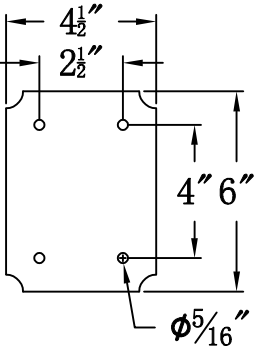

# GEORGETOWN 18 Electric With Gooseneck Scroll(GT-18E GNS1)

Front View of Mounting Plate

The CopperSmith		
Product Description	Drawing Description	<u>9152 Hard Drive</u>
Sockets:2-E12 Candelabra	REV:A/0	Foley Alabama 36536
Watts:2-60W	Date:01/07/2022	SKU Number:GT-18E
	Drawing by:Jason Huang	Product Name:Georgetown 18 Electric