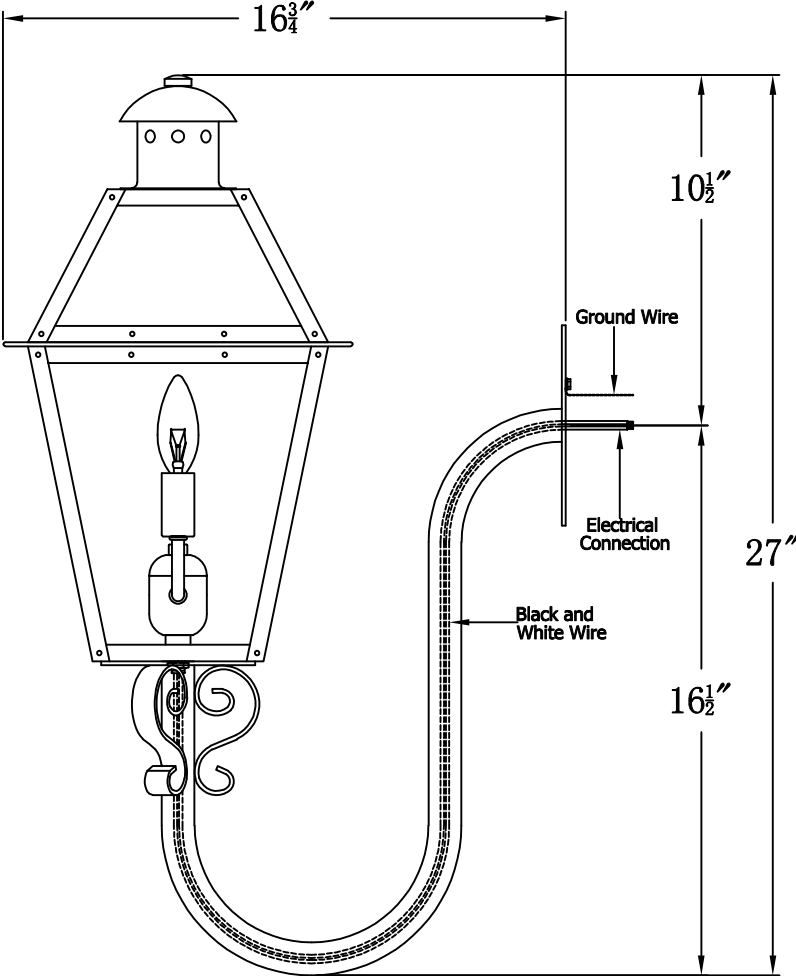

# GEORGETOWN 18 Electric With Gooseneck Scroll(GT-18E GNS1)

Front View of Mounting Plate

The CopperSmith		
Product Description	Drawing Description	<u>9152 Hard Drive</u>
Sockets:2-E12 Candelabra	REV:A/0	Foley Alabama 36536
Watts:2-60W	Date:01/07/2022	SKU Number:GT-18E
	Drawing by:Jason Huang	Product Name:Georgetown 18 Electric