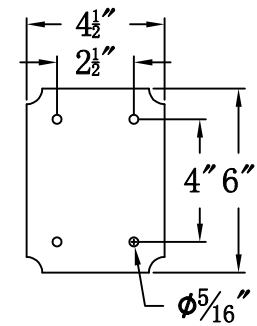

GEORGETOWN 20 Electric With Gooseneck Scroll(GT-20E GNS2)

Front View of Mounting Plate

The CopperSmith

Product Description	Drawing Description	9152 Hard Drive
Sockets:2-E12 Candelabra	REV:A/0	Foley Alabama 36536
Watts:2-60W	Date:01/10/2022	SKU Number:GT-20E
	Drawing by:Jason Huang	Product Name:Georgetown 20 Electric