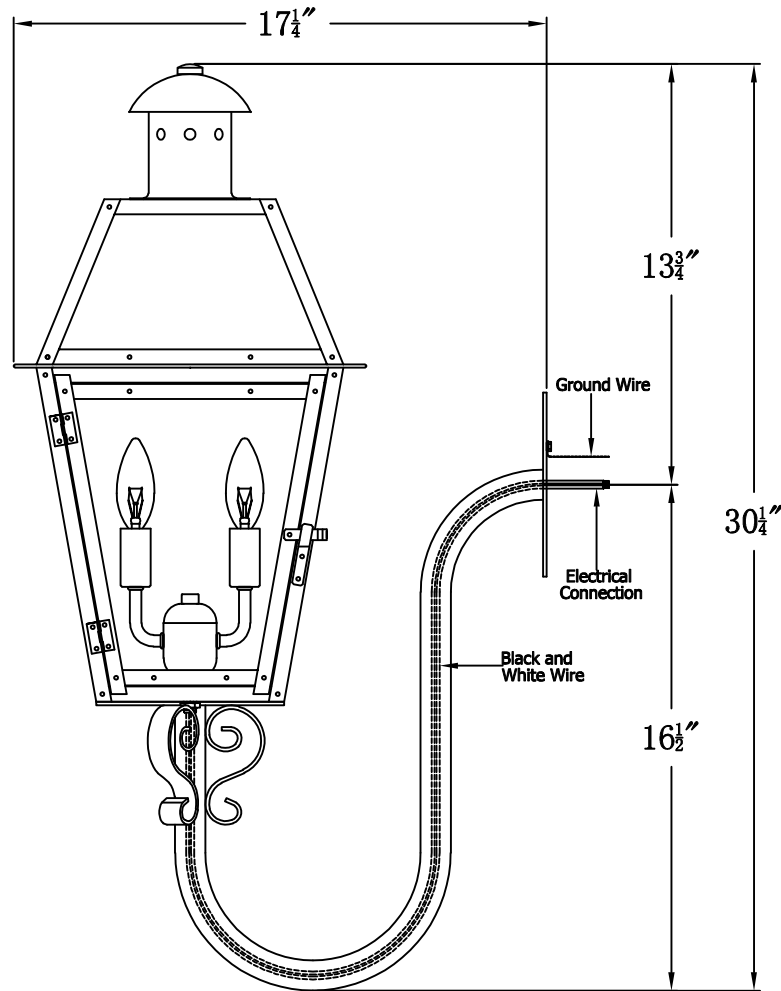

GEORGETOWN 20 Electric With Gooseneck Scroll(GT-20E GNS2)

Front View of Mounting Plate

The CopperSmith

Product Description	Drawing Description	9152 Hard Drive
Sockets:2-E12 Candelabra	REV:A/0	Foley Alabama 36536
Watts:2-60W	Date:01/10/2022	SKU Number:GT-20E
	Drawing by:Jason Huang	Product Name:Georgetown 20 Electric