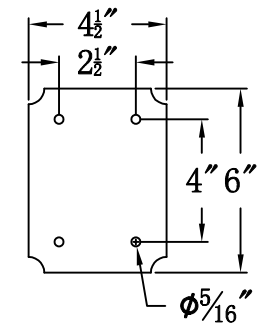

GEORGETOWN 22 Electric With Gooseneck Scroll(GT-22E GNS2)

Front View of Mounting Plate

The CopperSmith

		9152 Hard Drive
Product Description	Drawing Description	Foley Alabama 36536
Sockets:2-E12 Candelabra	REV:A/0	
Watts:2-60W	Date:01/26/2022	SKU Number:GT-22E
	Drawing by:Jason Huang	Product Name:Georgetown 22 Electric