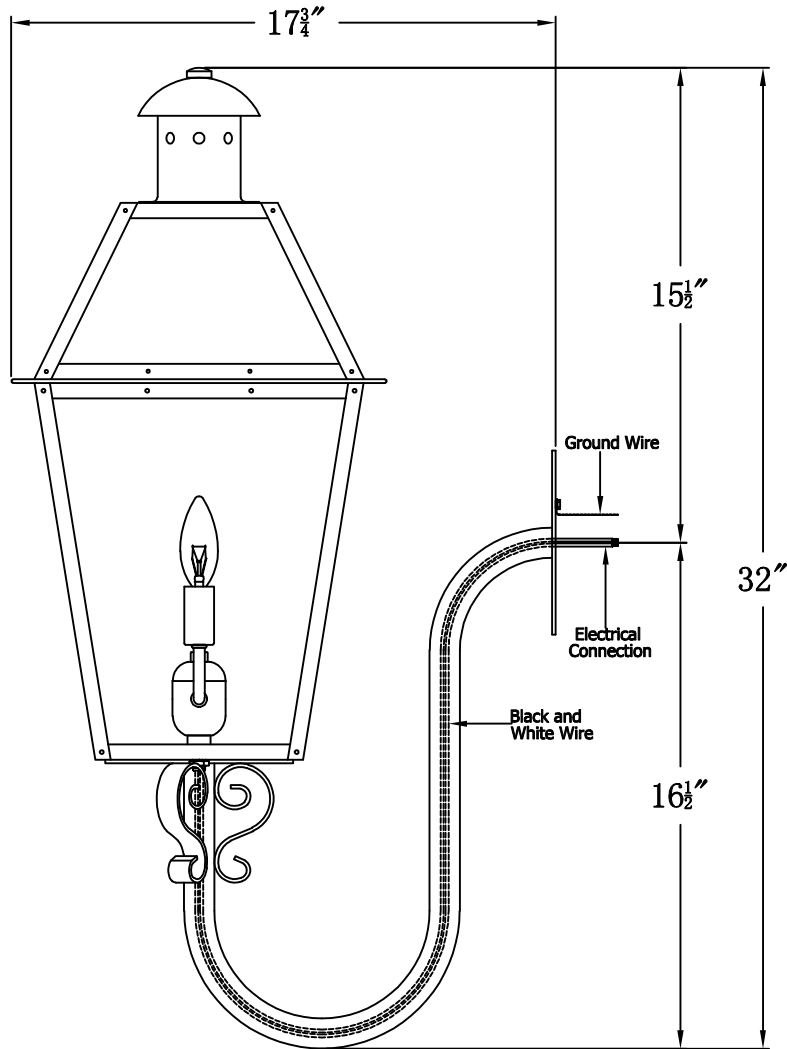

GEORGETOWN 22 Electric With Gooseneck Scroll(GT-22E GNS2)

Front View of Mounting Plate

The CopperSmith

		9152 Hard Drive
Product Description	Drawing Description	Foley Alabama 36536
Sockets:2-E12 Candelabra	REV:A/0	
Watts:2-60W	Date:01/26/2022	SKU Number:GT-22E
	Drawing by:Jason Huang	Product Name:Georgetown 22 Electric