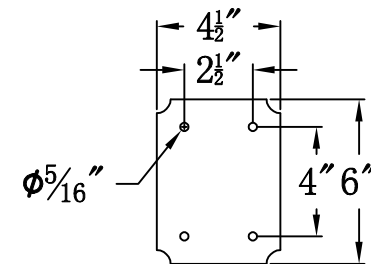

GEORGETOWN 27 Electric With Gooseneck Scroll(GT-27E GNS6)

Front View of Mounting Plate

The CopperSmith

Product Description	Drawing Description	9152 Hard Drive Foley Alabama 36536
Sockets:3-E12 Candelabra	REV:A/0	
Watts:3-60W	Date:02/16/2022	SKU Number:GT-27E
	Drawing by:Jason Huang	Product Name:Georgetown 27 Electric