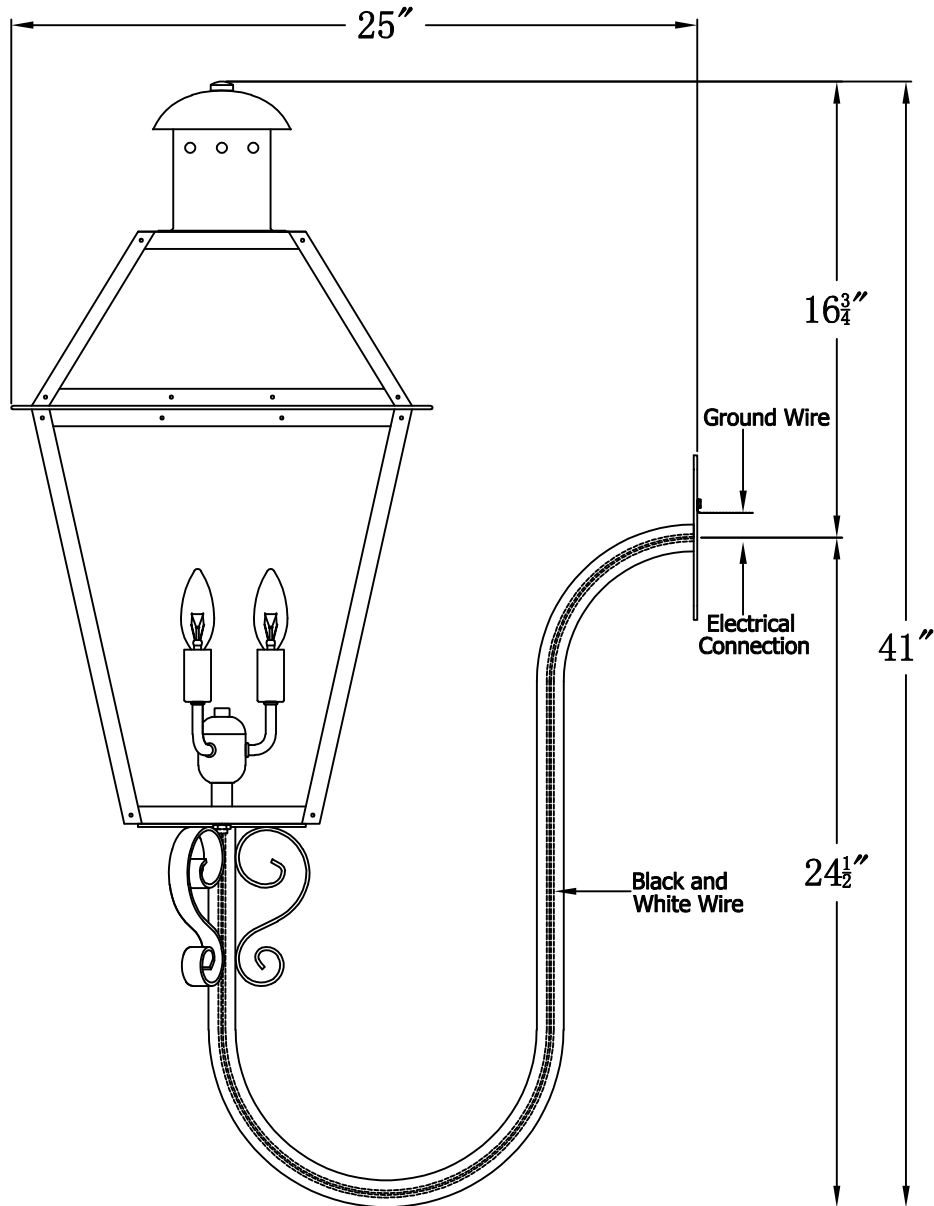

GEORGETOWN 27 Electric With Gooseneck Scroll(GT-27E GNS6)

Front View of Mounting Plate

The CopperSmith

Product Description	Drawing Description	9152 Hard Drive Foley Alabama 36536
Sockets:3-E12 Candelabra	REV:A/0	
Watts:3-60W	Date:02/16/2022	SKU Number:GT-27E
	Drawing by:Jason Huang	Product Name:Georgetown 27 Electric