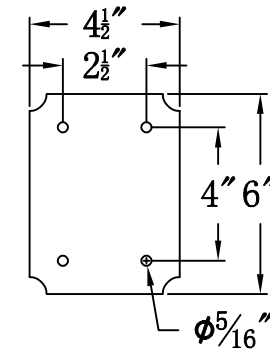

CREOLE 22 Gas With Gooseneck Scroll (CR-22G GNS1)

Front View of Mounting Plate

The CopperSmith

		<u>9152 Hard Drive</u> Foley Alabama 36536
Product Description	Drawing Description	
Burner:Single	REV:A/0	
Gas Valve Name:VNG(P)50	Date:11/20/2021	SKU Number:CR-22G
	Drawing by:Jason Huang	Product Name:Creole 22 Gas