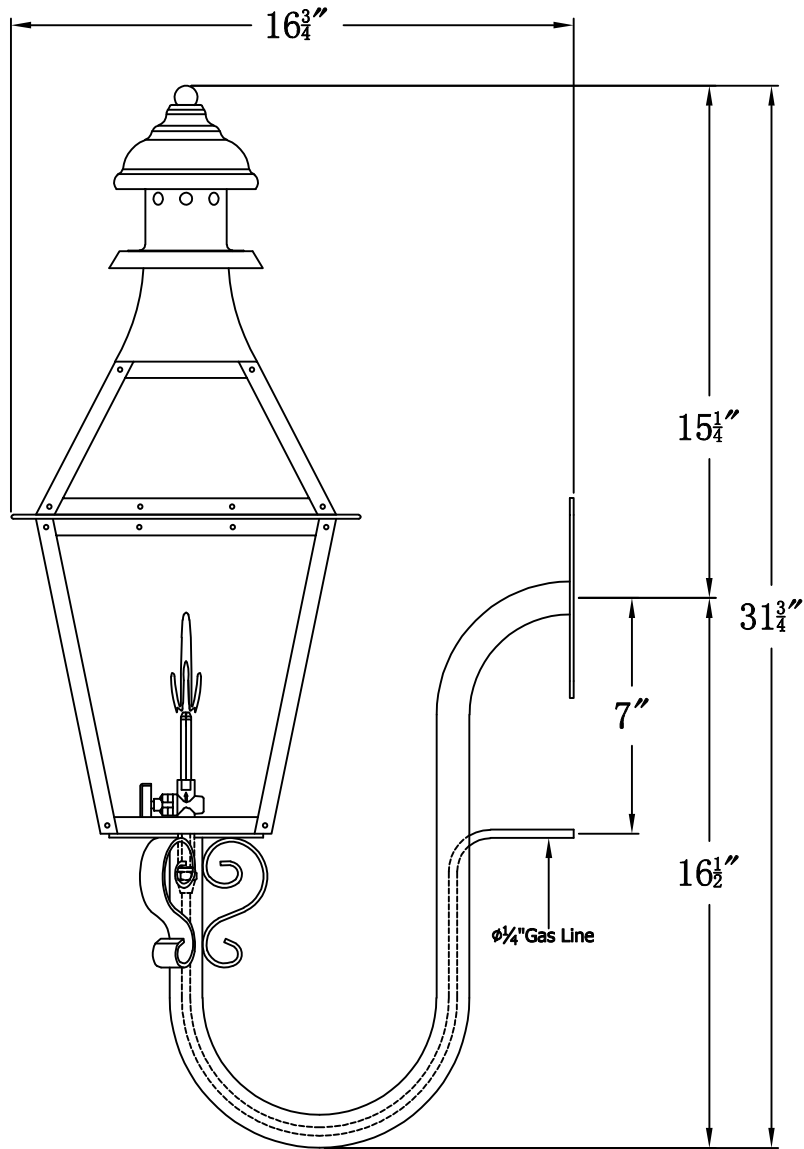

CREOLE 22 Gas With Gooseneck Scroll (CR-22G GNS1)

Front View of Mounting Plate

The CopperSmith

		<u>9152 Hard Drive</u> Foley Alabama 36536
Product Description	Drawing Description	
Burner:Single	REV:A/0	
Gas Valve Name:VNG(P)50	Date:11/20/2021	SKU Number:CR-22G
	Drawing by:Jason Huang	Product Name:Creole 22 Gas