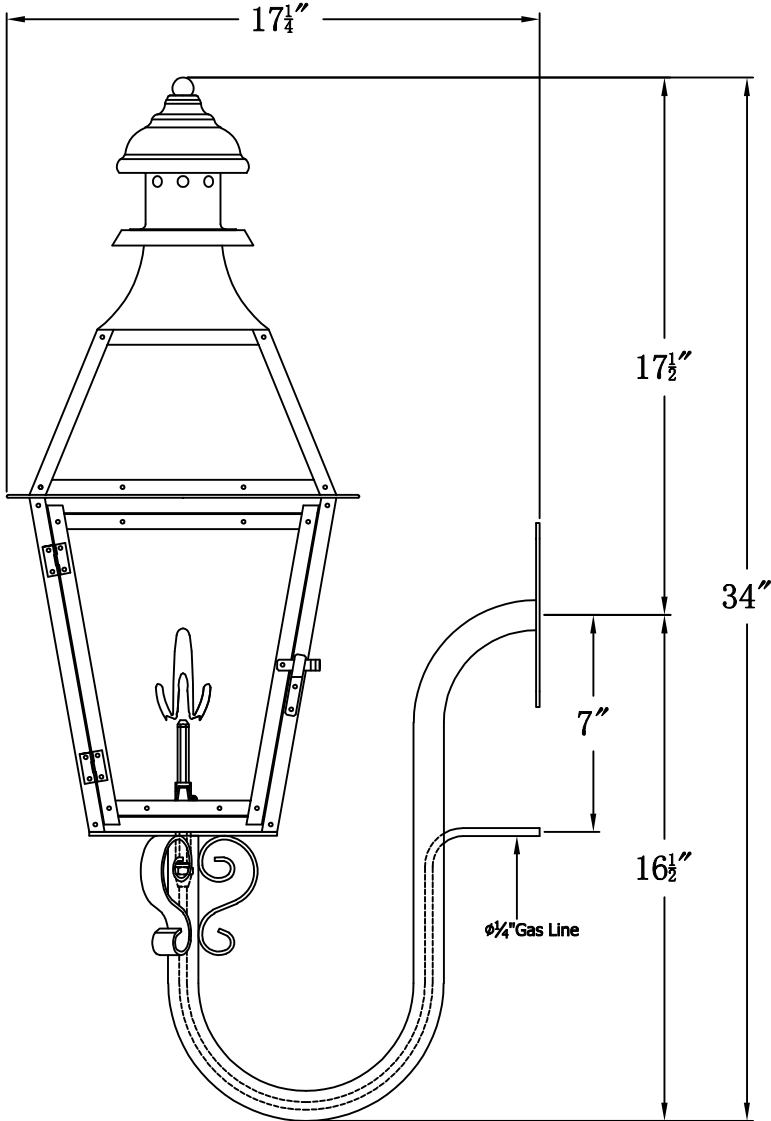

CREOLE 24 Gas With Gooseneck Scroll (CR-24G GNS2)

Front View of Mounting Plate

The CopperSmith		
Product Description	Drawing Description	9152 Hard Drive
Burner:Single	REV:A/0	Foley Alabama 36536
Gas Valve Name:VNG(P)50	Date:11/24/2021	SKU Number:CR-24G
	Drawing by:Jason Huang	Product Name:Creole 24 Gas