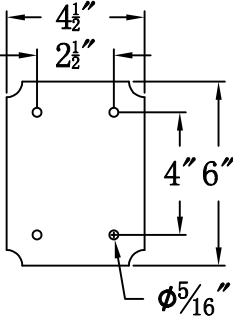

CREOLE 24 Gas With Gooseneck Scroll (CR-24G GNS2)

Front View of Mounting Plate

The CopperSmith		
Product Description	Drawing Description	9152 Hard Drive
Burner:Single	REV:A/0	Foley Alabama 36536
Gas Valve Name:VNG(P)50	Date:11/24/2021	SKU Number:CR-24G
	Drawing by:Jason Huang	Product Name:Creole 24 Gas