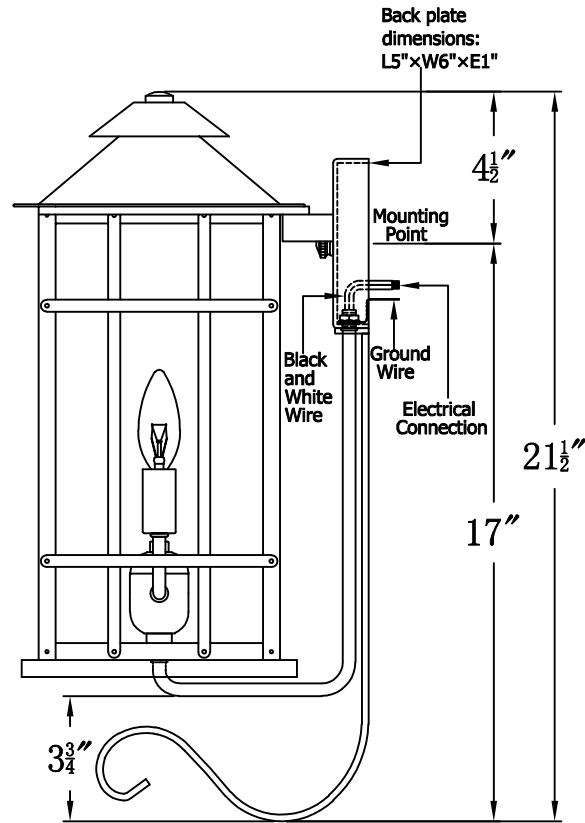

# BADLANDS 18 Electric With Bottom Farmhouse Hook (BL-18E BFH4)

## The CopperSmith

Product Description	Drawing Description	9152 Hard Drive
Sockets:2-E12 Candelabra	REV:A/0	Foley Alabama 36536
Watts:2-60W	Date:02/19/2022	SKU Number:BL-18E
	Drawing by:Jason Huang	Product Name:Badlands 18 Electric