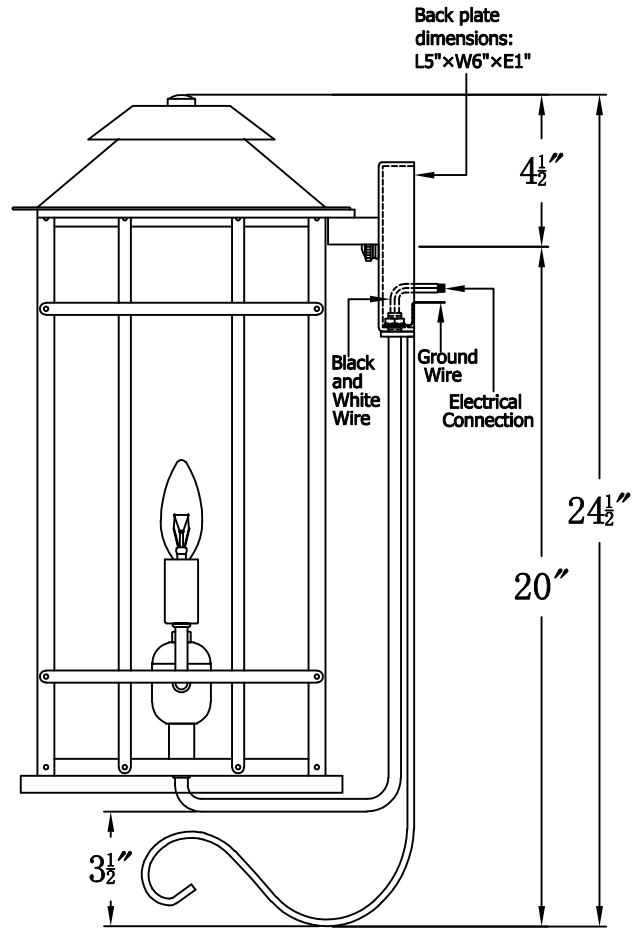

BADLANDS 22 Electric With Bottom Farmhouse Hook (BL-22E BFH6)

The CopperSmith

Product Description	Drawing Description	9152 Hard Drive
Sockets:2-E12 Candelabra	REV:A/0	Foley Alabama 36536
Watts:2-60W	Date:02/21/2022	SKU Number:BL-22E
	Drawing by:Jason Huang	Product Name:Badlands 22 Electric