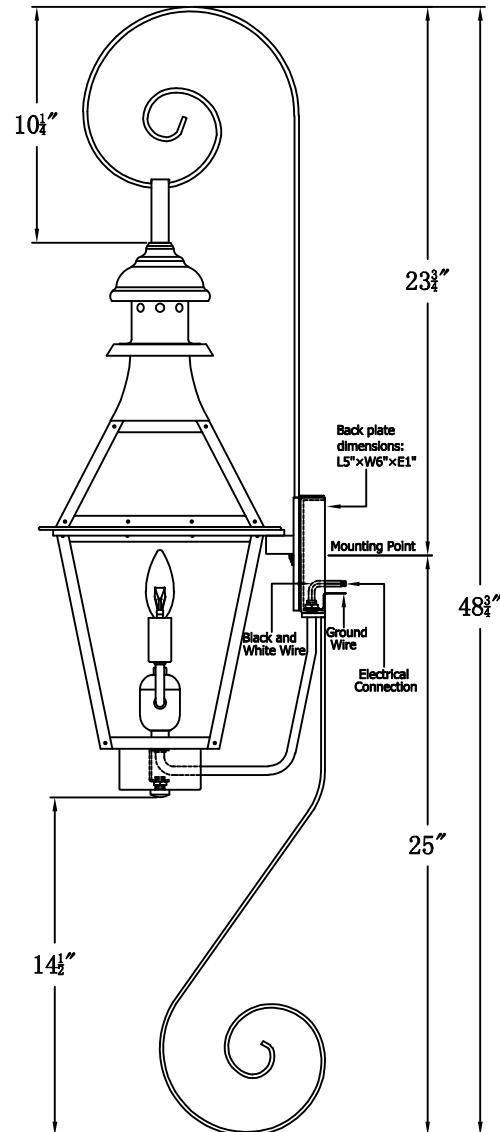

CREOLE 22 Electric With Top Scroll And Bottom Scroll (CR-22E TS5/BS1)

The CopperSmith

| | | |
|----------------------------|----------------------------|---------------------------------|
| Product Description | Drawing Description | <u>9152 Hard Drive</u> |
| Sockets:2-E12 Candelabra | REV:A/0 | Foley Alabama 36536 |
| Watts:2-60W | Date:11/22/2021 | SKU Number:CR-22E |
| | Drawing by:Jason Huang | Product Name:Creole 22 Electric |