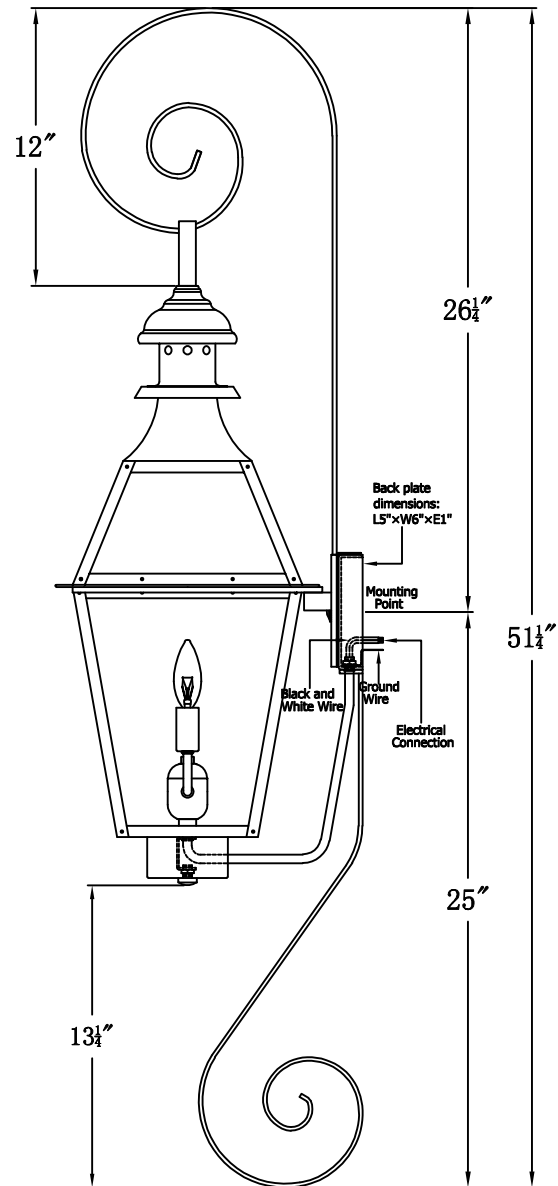

CREOLE 24 Electric With Top Scroll And Bottom Scroll (CR-24E TS9/BS1)

The CopperSmith

Product Description	Drawing Description	<u>9152 Hard Drive</u>
Sockets:2-E12 Candelabra	REV:A/0	Foley Alabama 36536
Watts:2-60W	Date:11/25/2021	SKU Number:CR-24E
	Drawing by:Jason Huang	Product Name:Creole 24 Electric