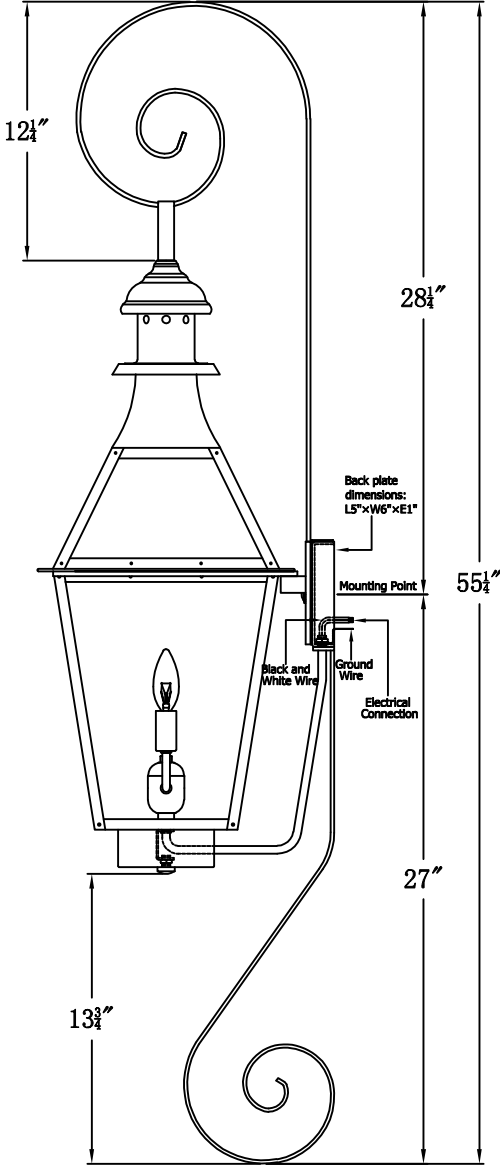

**CREOLE 27 Electric With Top Scroll And Bottom Scroll
(CR-27E TS9/BS2)**

The CopperSmith		
Product Description	Drawing Description	<u>9152 Hard Drive</u>
Sockets:2-E12 Candelabra	REV:A/0	Foley Alabama 36536
Watts:2-60W	Date:12/03/2021	SKU Number:CR-27E
	Drawing by:Jason Huang	Product Name:Creole 27 Electric