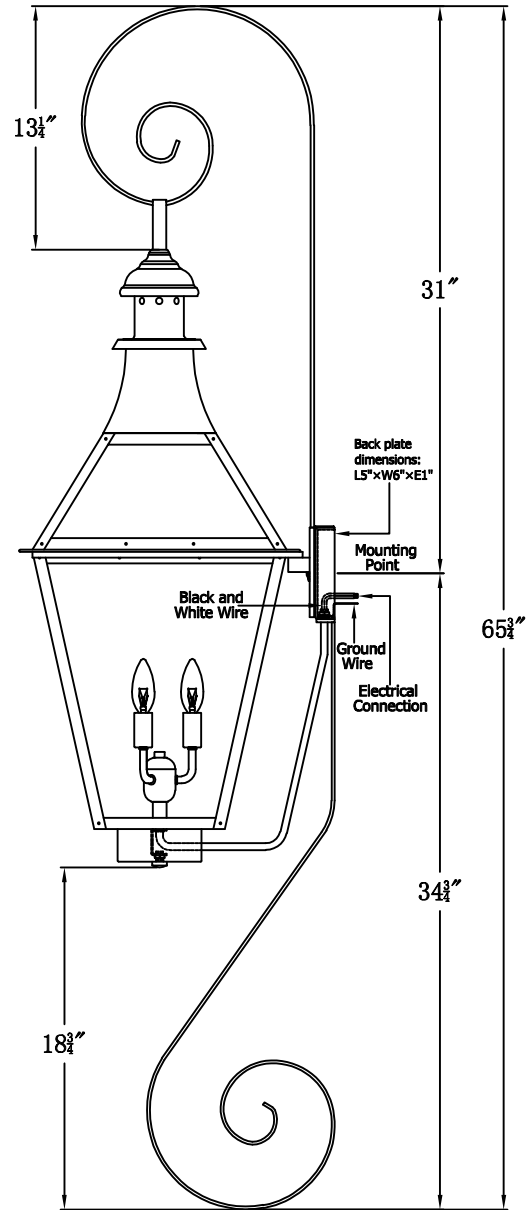

**CREOLE 33 Electric With Top Scroll And Bottom Scroll
(CR-33E TS14/BS6)**

The CopperSmith		
Product Description	Drawing Description	<u>9152 Hard Drive</u>
Sockets:3-E12 Candelabra	REV:A/0	Foley Alabama 36536
Watts:3-60W	Date:12/24/2021	SKU Number:CR-33E
	Drawing by:Jason Huang	Product Name:Creole 33 Electric