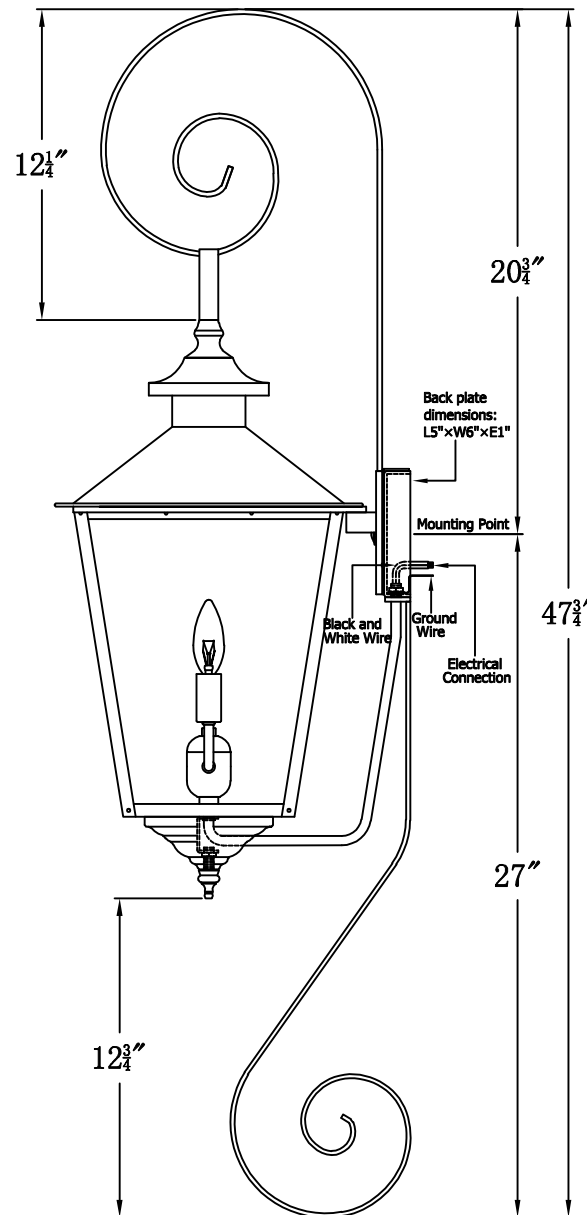

CONCEPTION STREET 42 Electric With Top Scroll And Bottom Scroll (CS-42E TS7/BS2)

The CopperSmith

Product Description	Drawing Description	<u>9152 Hard Drive</u>
Sockets:2-E12 Candelabra	REV:A/0	Foley Alabama 36536
Watts:2-60W	Date:08/06/2021	SKU Number:CS-42E
	Drawing by:Jason Huang	Product Name:Conception Street 42 Electric