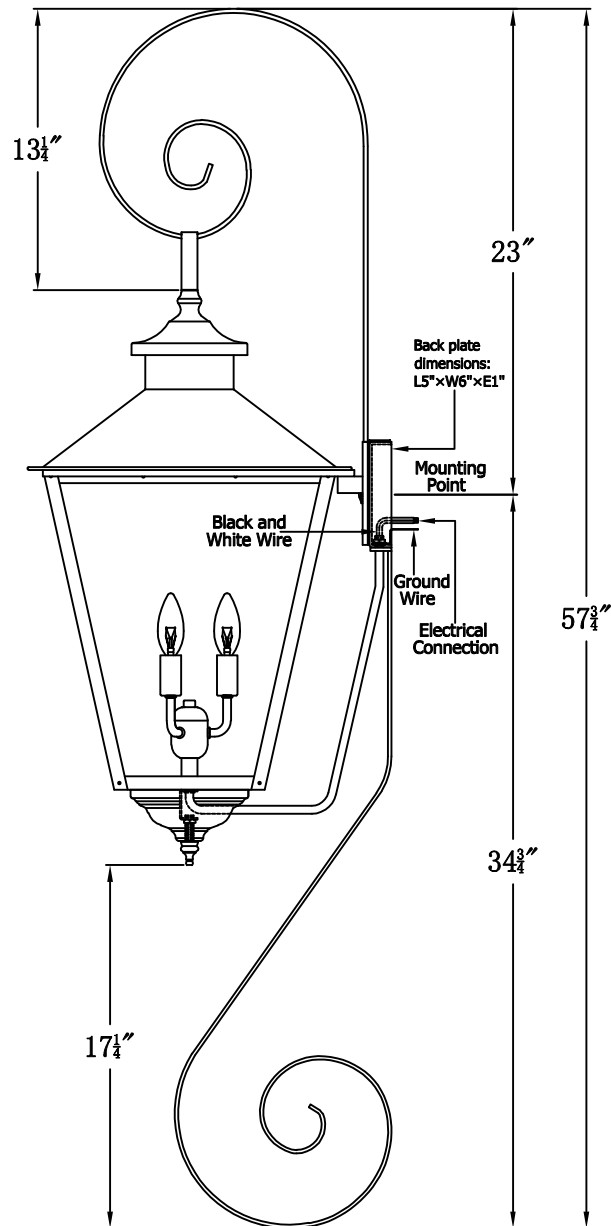

**CONCEPTION STREET 43 Electric With Top Scroll And Bottom Scroll
(CS-43E TS11/BS6)**

| The CopperSmith | | |
|--------------------------|------------------------|--|
| Product Description | Drawing Description | <u>9152 Hard Drive</u> |
| Sockets:3-E12 Candelabra | REV:A/0 | Foley Alabama 36536 |
| Watts:3-60W | Date:08/11/2021 | SKU Number:CS-43E |
| | Drawing by:Jason Huang | Product Name:Conception Street 43 Electric |