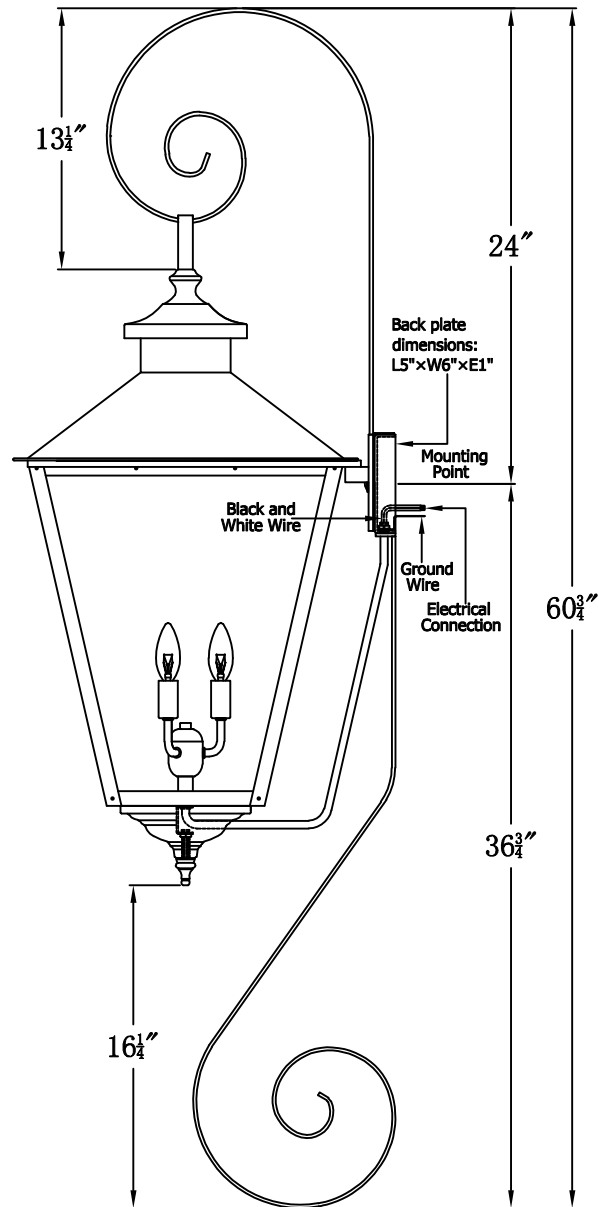

**CONCEPTION STREET 44 Electric With Top Scroll And Bottom Scroll
(CS-44E TS15/BS7)**

The CopperSmith		
Product Description	Drawing Description	<u>9152 Hard Drive</u>
Sockets:3-E12 Candelabra	REV:A/0	Foley Alabama 36536
Watts:3-60W	Date:08/14/2021	SKU Number:CS-44E
	Drawing by:Jason Huang	Product Name:Conception Street 44 Electric