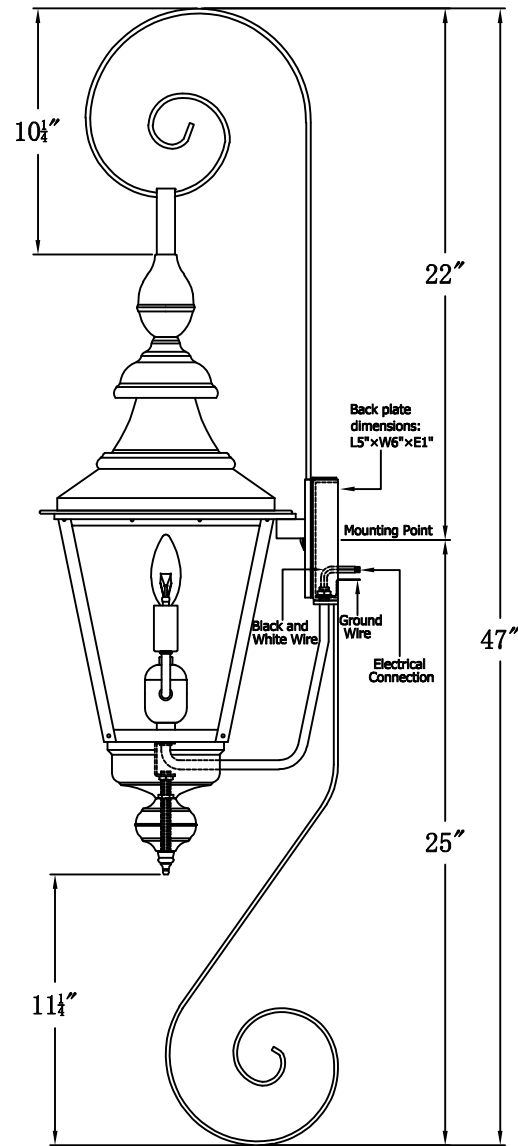

FRANKLIN STREET 41 Electric With Top Scroll And Bottom Scroll
(FS-41E TS4/BS1)

The CopperSmith

Product Description	Drawing Description	9152 Hard Drive Foley Alabama 36536
Sockets:2-E12 Candelabra	REV:A/0	
Watts:2-60W	Date:09/18/2021	SKU Number:FS-41E
	Drawing by:Jason Huang	Product Name:Franklin Street 41 Electric