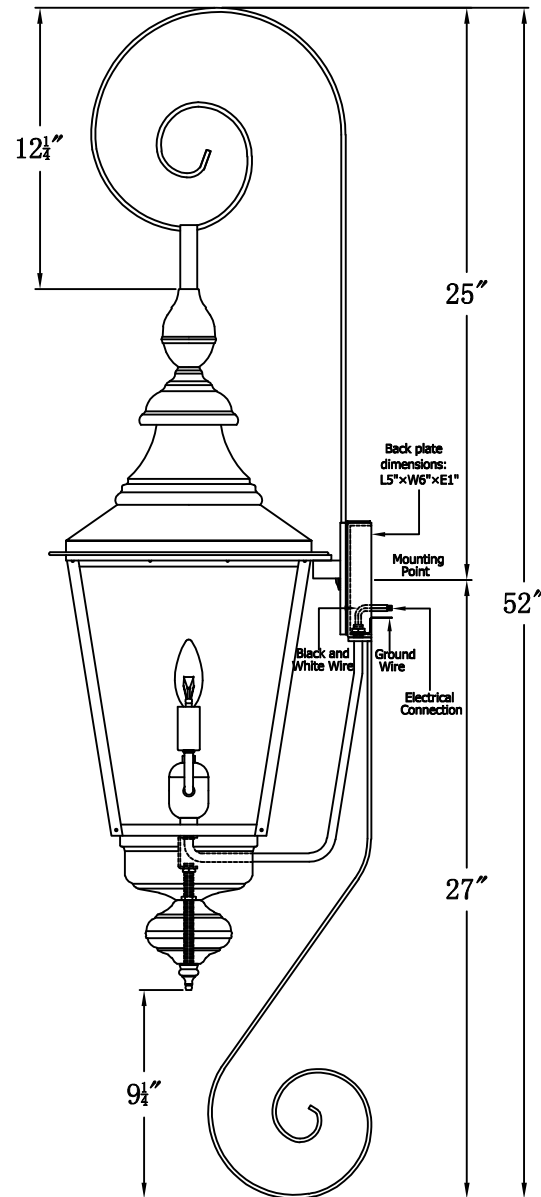

FRANKLIN STREET 42 Electric With Top Scroll And Bottom Scroll
(FS-42E TS9/BS2)

The CopperSmith		
Product Description	Drawing Description	9152 Hard Drive
Sockets:2-E12 Candelabra	REV:A/0	Foley Alabama 36536
Watts:2-60W	Date:09/20/2021	SKU Number:FS-42E
	Drawing by:Jason Huang	Product Name:Franklin Street 42 Electric