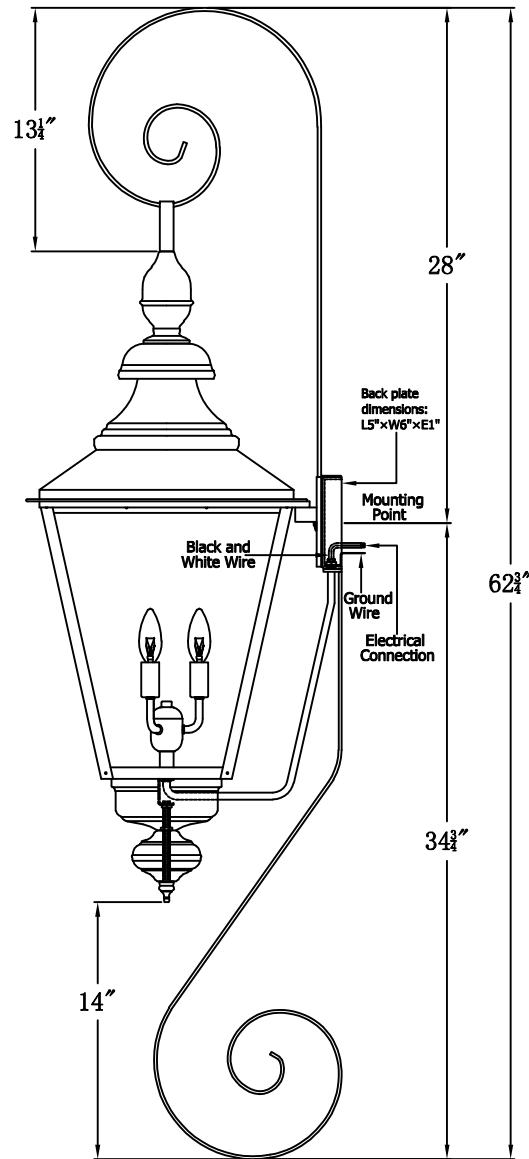

**FRANKLIN STREET 43 Electric With Top Scroll And Bottom Scroll
(FS-43E TS13/BS6)**

The CopperSmith		
Product Description	Drawing Description	<u>9152 Hard Drive</u>
Sockets:3-E12 Candelabra	REV:A/0	Foley Alabama 36536
Watts:3-60W	Date:10/05/2021	SKU Number:FS-43E
	Drawing by:Jason Huang	Product Name:Franklin Street 43 Electric