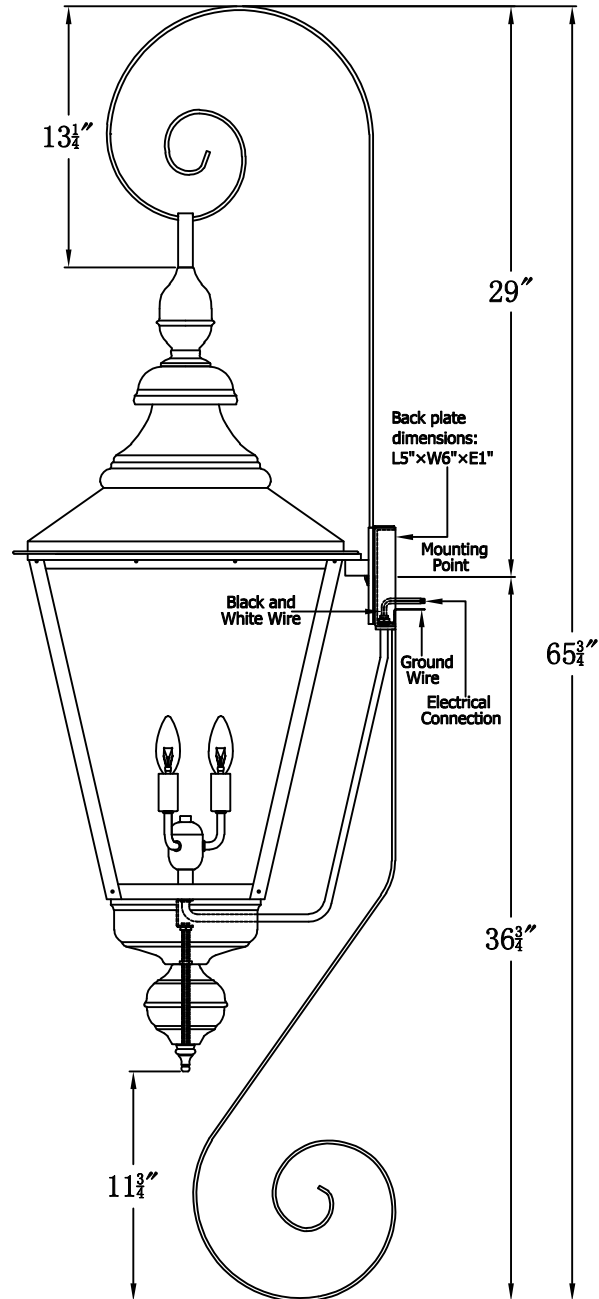

FRANKLIN STREET 44 Electric With Top Scroll And Bottom Scroll  
(FS-44E TS16/BS7 )

The CopperSmith

Product Description	Drawing Description	<u>9152 Hard Drive</u> Foley Alabama 36536
Sockets:3-E12 Candelabra	REV:A/0	
Watts:3-60W	Date:10/09/2021	SKU Number:FS-44E
	Drawing by:Jason Huang	Product Name:Franklin Street 44 Electric