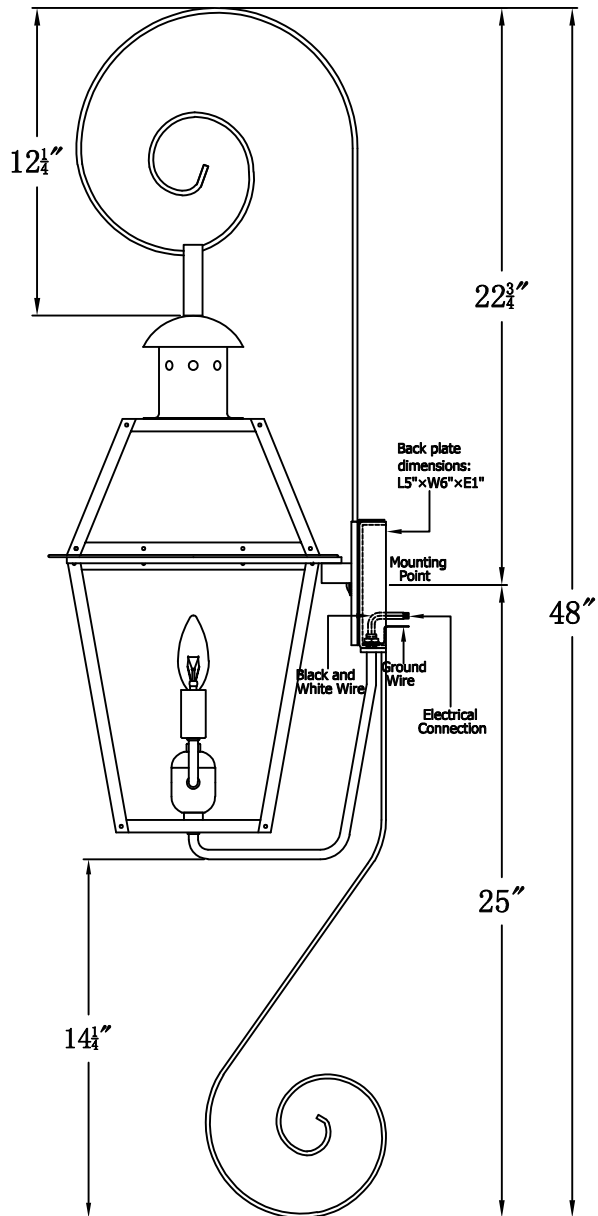

# GEORGETOWN 20 Electric With Top Scroll And Bottom Scroll (GT-20E TS8/BS1 )

## The CopperSmith

Product Description		Drawing Description	<u>9152 Hard Drive</u>
Sockets:2-E12 Candelabra		REV:A/0	Foley Alabama 36536
Watts:2-60W		Date:01/10/2022	SKU Number:GT-20E
		Drawing by:Jason Huang	Product Name:Georgetown 20 Electric