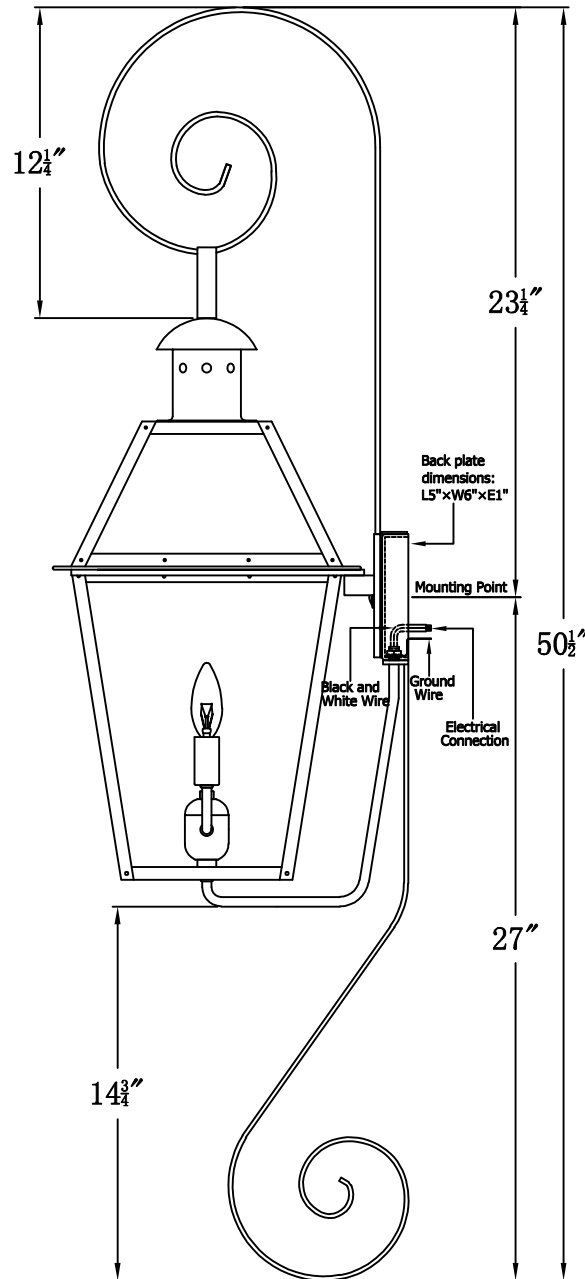

# GEORGETOWN 22 Electric With Top Scroll And Bottom Scroll (GT-22E TS8/BS2 )

The CopperSmith		
Product Description	Drawing Description	<u>9152 Hard Drive</u>
Sockets:2-E12 Candelabra	REV:A/0	Foley Alabama 36536
Watts:2-60W	Date:01/26/2022	SKU Number:GT-22E
	Drawing by:Jason Huang	Product Name:Georgetown 22 Electric