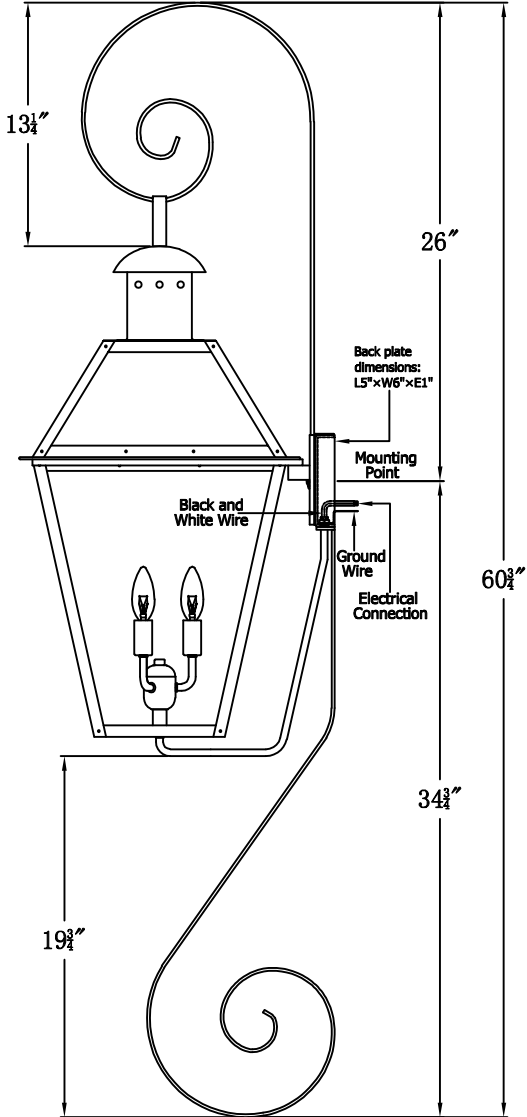

**GEORGETOWN 27 Electric With Top Scroll And Bottom Scroll
(GT-27E TS12/BS6)**

The CopperSmith

Product Description	Drawing Description	<u>9152 Hard Drive</u> Foley Alabama 36536
Sockets:3-E12 Candelabra	REV:A/0	
Watts:3-60W	Date:02/16/2022	SKU Number:GT-27E
	Drawing by:Jason Huang	Product Name:Georgetown 27 Electric