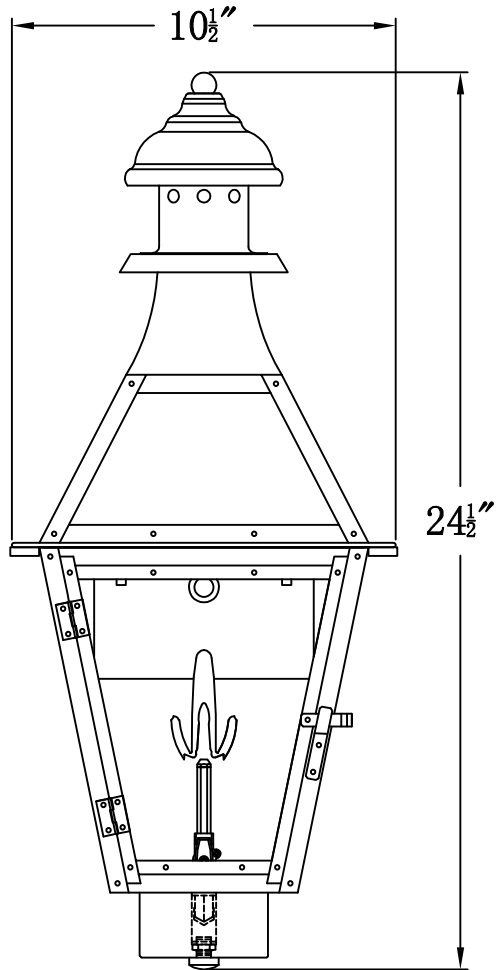

CREOLE 22 Gas (CR-22G)
Standard Wall Mount

The CopperSmith

Product Description	Drawing Description	9152 Hard Drive
Burner:Single	REV:A/0	Foley Alabama 36536
Gas Valve Name:VNG(P)50	Date:11/19/2021	SKU Number:CR-22G
	Drawing by:Jason Huang	Product Name:Creole 22 Gas