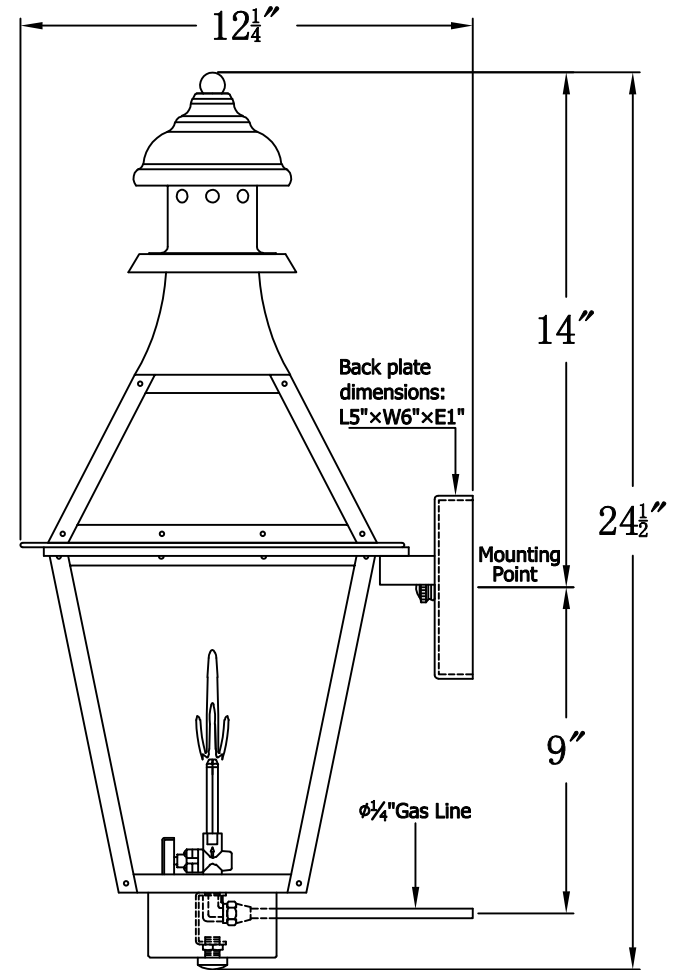

CREOLE 22 Gas (CR-22G)
Standard Wall Mount

The CopperSmith

Product Description	Drawing Description	9152 Hard Drive
Burner:Single	REV:A/0	Foley Alabama 36536
Gas Valve Name:VNG(P)50	Date:11/19/2021	SKU Number:CR-22G
	Drawing by:Jason Huang	Product Name:Creole 22 Gas