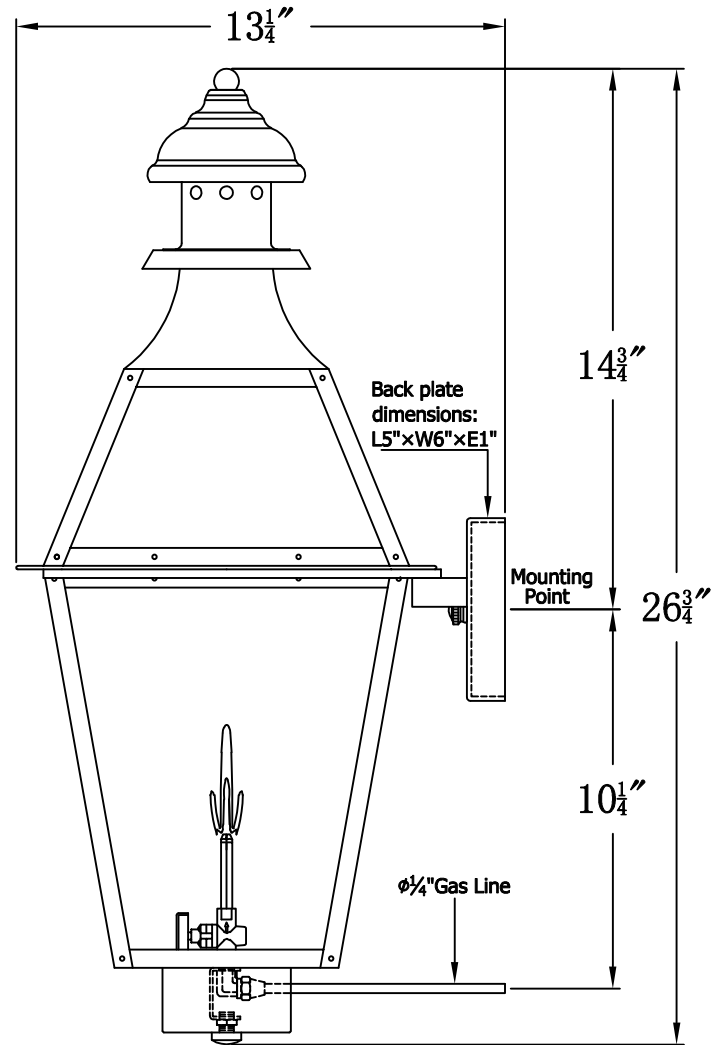

CREOLE 24 Gas (CR-24G)  
Standard Wall Mount

The CopperSmith

Product Description	Drawing Description	9152 Hard Drive
Burner:Single	REV:A/0	Foley Alabama 36536
Gas Valve Name:VNG(P)50	Date:11/23/2021	SKU Number:CR-24G
	Drawing by:Jason Huang	Product Name:Creole 24 Gas