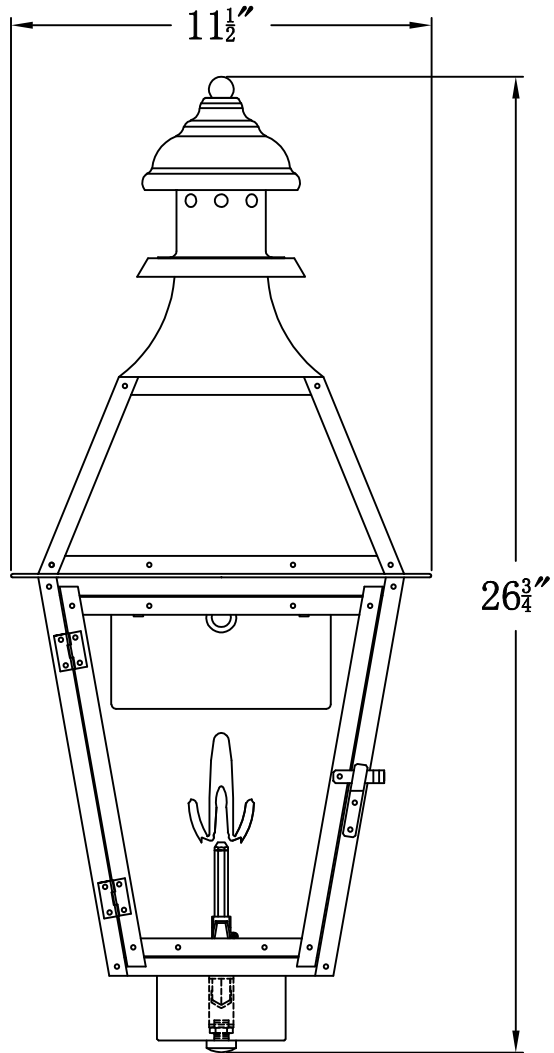

CREOLE 24 Gas (CR-24G)  
Standard Wall Mount

The CopperSmith

Product Description	Drawing Description	9152 Hard Drive
Burner:Single	REV:A/0	Foley Alabama 36536
Gas Valve Name:VNG(P)50	Date:11/23/2021	SKU Number:CR-24G
	Drawing by:Jason Huang	Product Name:Creole 24 Gas