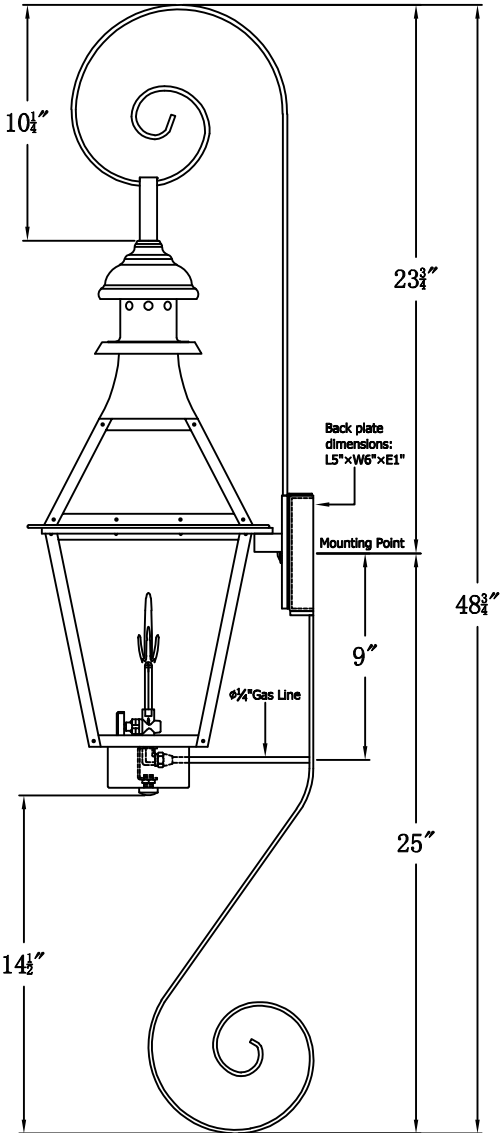

# CREOLE 22 Gas With Top Scroll And Bottom Scroll (CR-22G TS5/BS1 )

The CopperSmith		
Product Description	Drawing Description	<u>9152 Hard Drive</u>
Burner:Single	REV:A/0	Foley Alabama 36536
Gas Valve Name:VNG(P)50	Date:11/22/2021	SKU Number:CR-22G
	Drawing by:Jason Huang	Product Name:Creole 22 Gas