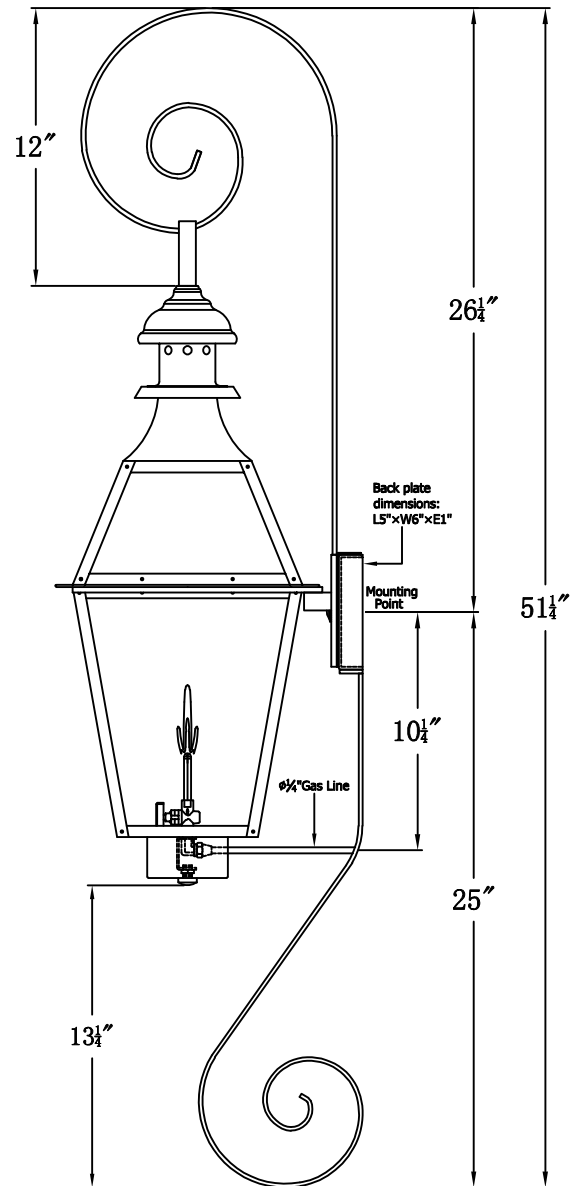

CREOLE 24 Gas With Top Scroll And Bottom Scroll (CR-24G TS9/BS1)

The CopperSmith		
Product Description	Drawing Description	<u>9152 Hard Drive</u> Foley Alabama 36536
Burner: Single	REV: A/0	
Gas Valve Name: VNG(P)50	Date: 11/25/2021	SKU Number: CR-24G
	Drawing by: Jason Huang	Product Name: Creole 24 Gas