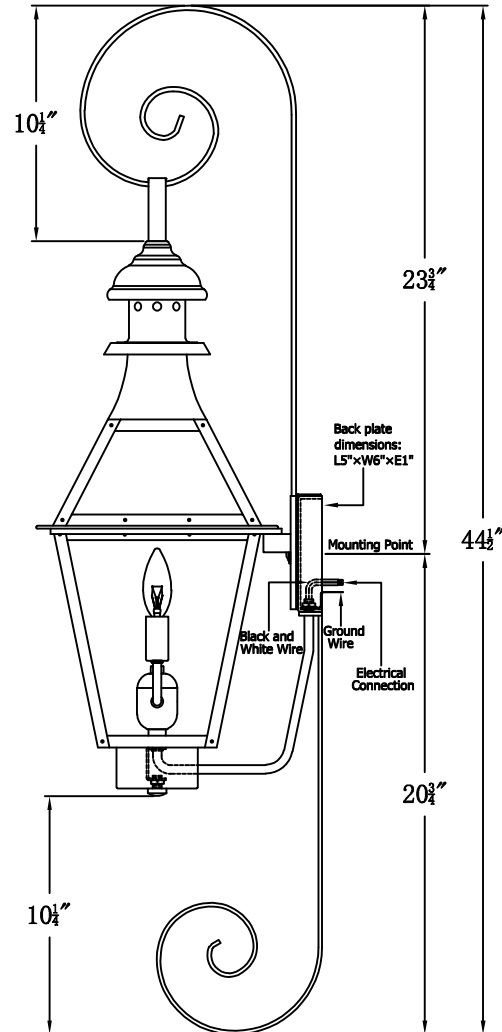

CREOLE 22 Electric With Top Scroll And Reverse Bottom Scroll (CR-22E TS5/RBS1)

The CopperSmith

Product Description	Drawing Description	<u>9152 Hard Drive</u>
Sockets:2-E12 Candelabra	REV:A/0	Foley Alabama 36536
Watts:2-60W	Date:11/22/2021	SKU Number:CR-22E
	Drawing by:Jason Huang	Product Name:Creole 22 Electric